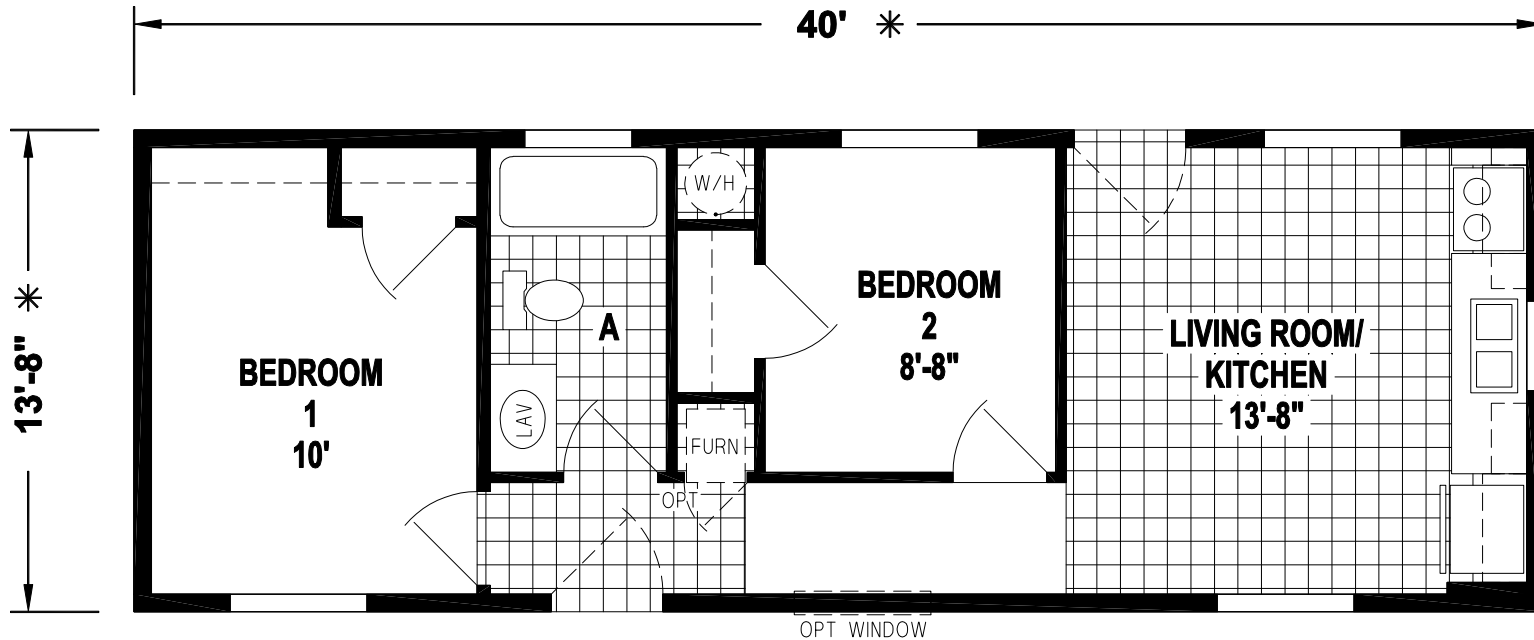

Thrifty 2

Ramada Value Series

Factory Expo

"Factory Direct Pricing" HOME CENTERS

2 Bedroom, 1 Bath
Approx. 546 Sq. Ft.

Last Updated: 6-24-20

OPTION
WASHER/DRYER

OPTION
60" SHOWER