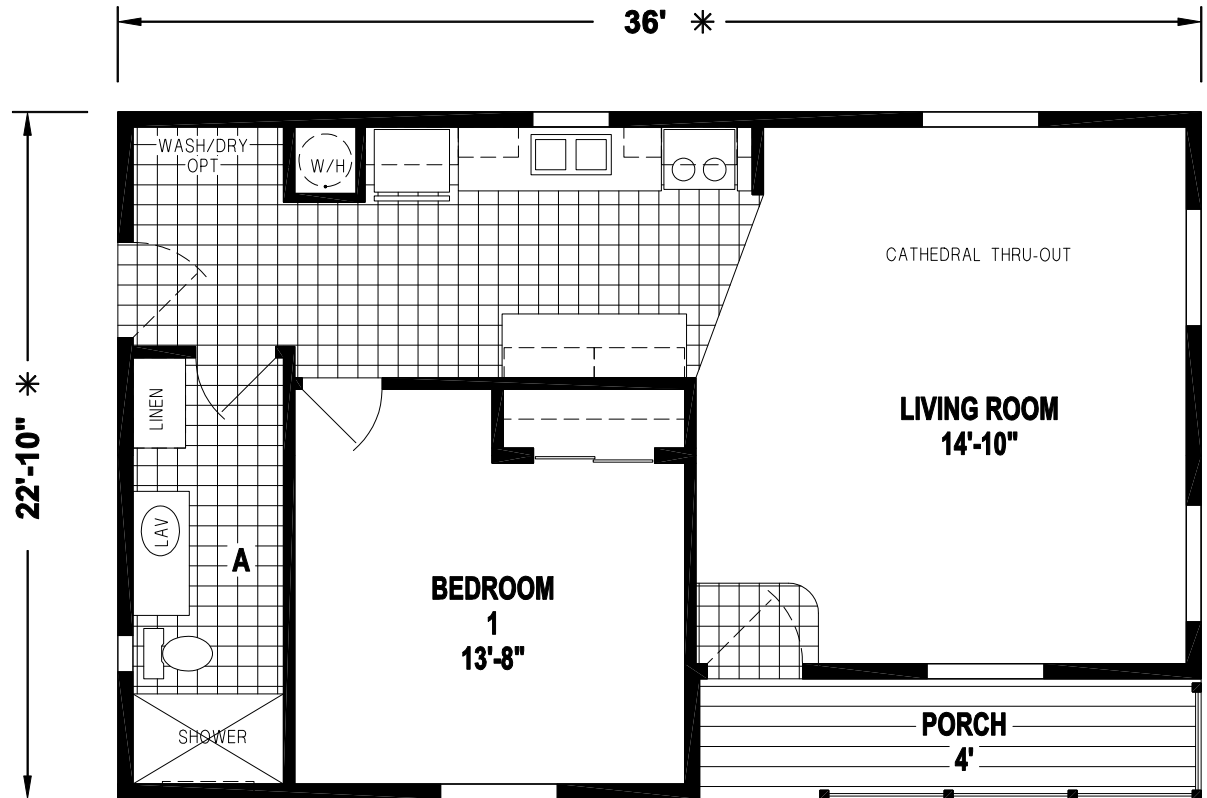

Elsie

Ramada Value Series

Factory Expo

"Factory Direct Value" HOME CENTERS

1 Bedroom, 1 Bath Approx. 822 Sq. Ft.

Last Updated: 1-10-20

Factory Expo Home Centers
550 Booth Bend Road
McMinnville, Oregon 97128