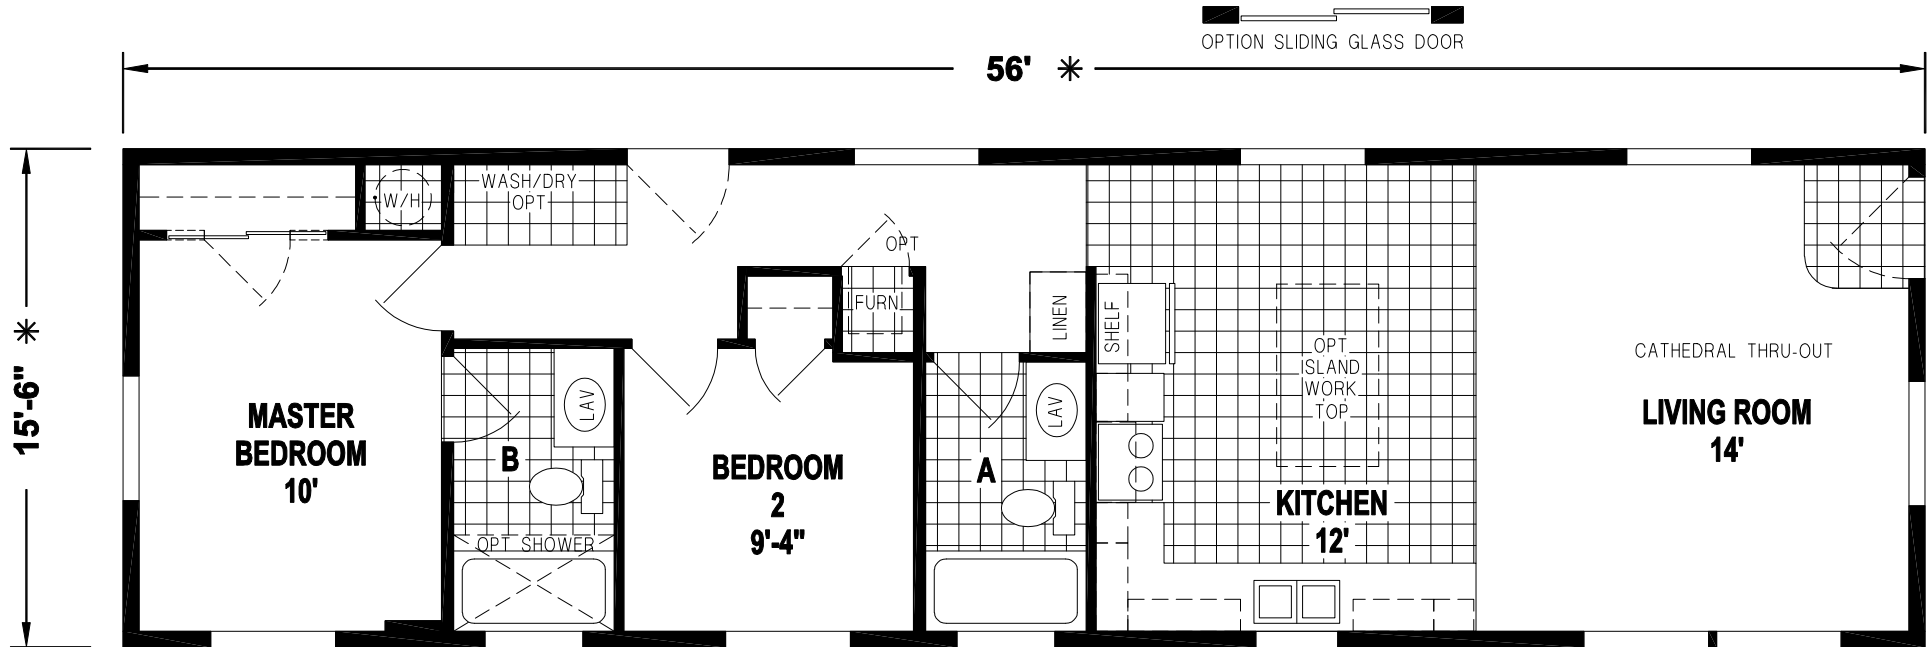

Cozine

Ramada Value Series

Factory Expo

"Factory Direct Value" HOME CENTERS

2 Bedroom, 2 Bath
Approx. 868 Sq. Ft.

Last Updated: 10-9-19

Factory Expo Home Centers
550 Booth Bend Road
McMinnville, Oregon 97128