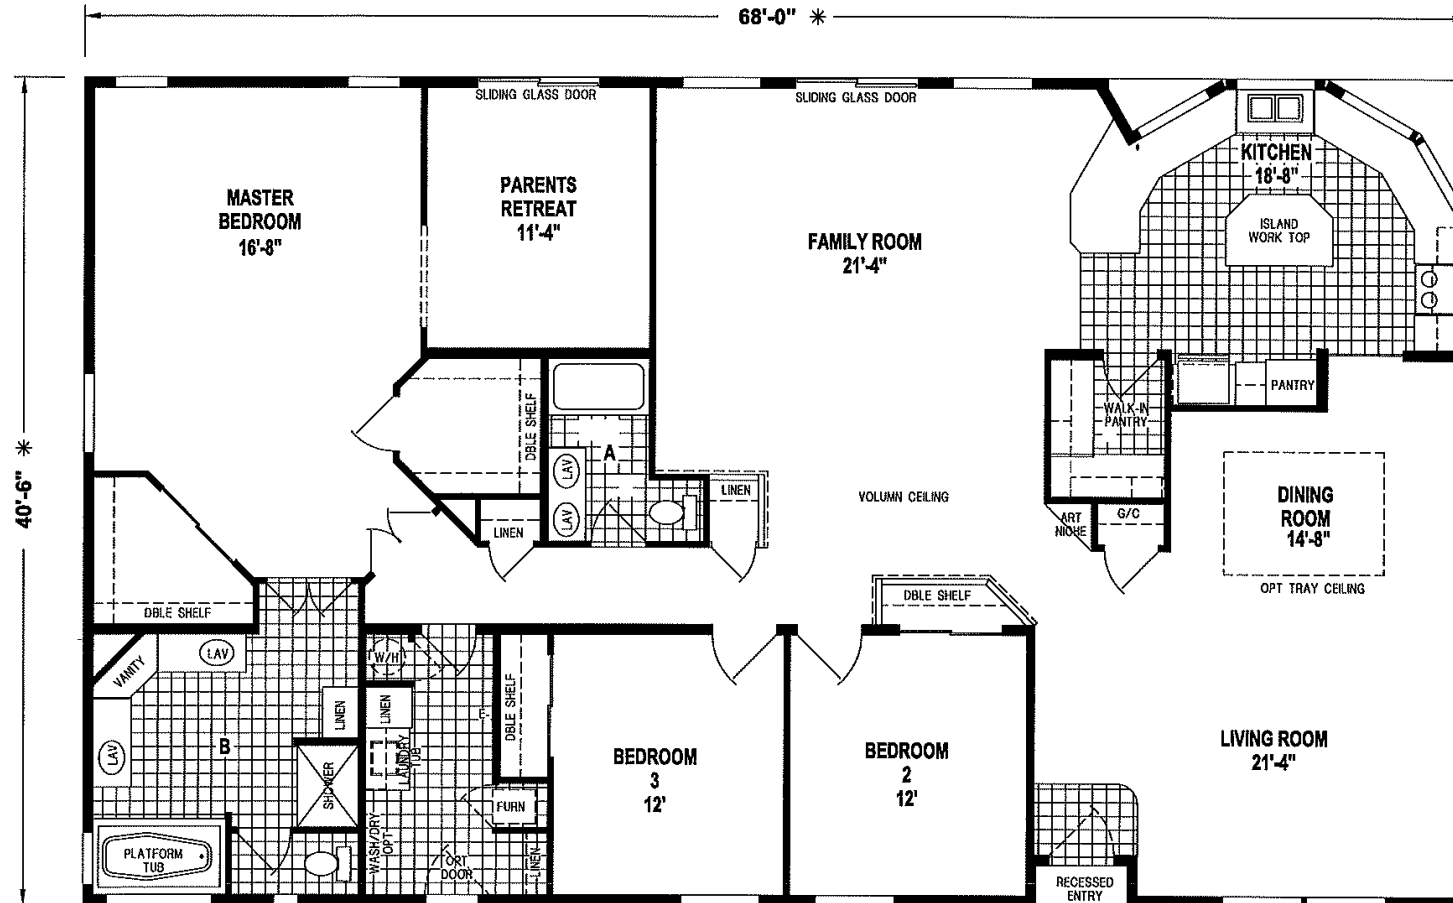

# Pearsoll

West Ridge Triplewide Series

# Factory Expo

"Factory Direct Pricing" HOME CENTERS

3 Bedrooms, 2 Baths  
Approx. 2,720 Sq. Ft.

Last Updated: 9-22-20

Factory Expo Home Centers  
550 Booth Bend Road  
McMinnville, Oregon 97128

I authorize Factory Expo to build my house, per this plan.