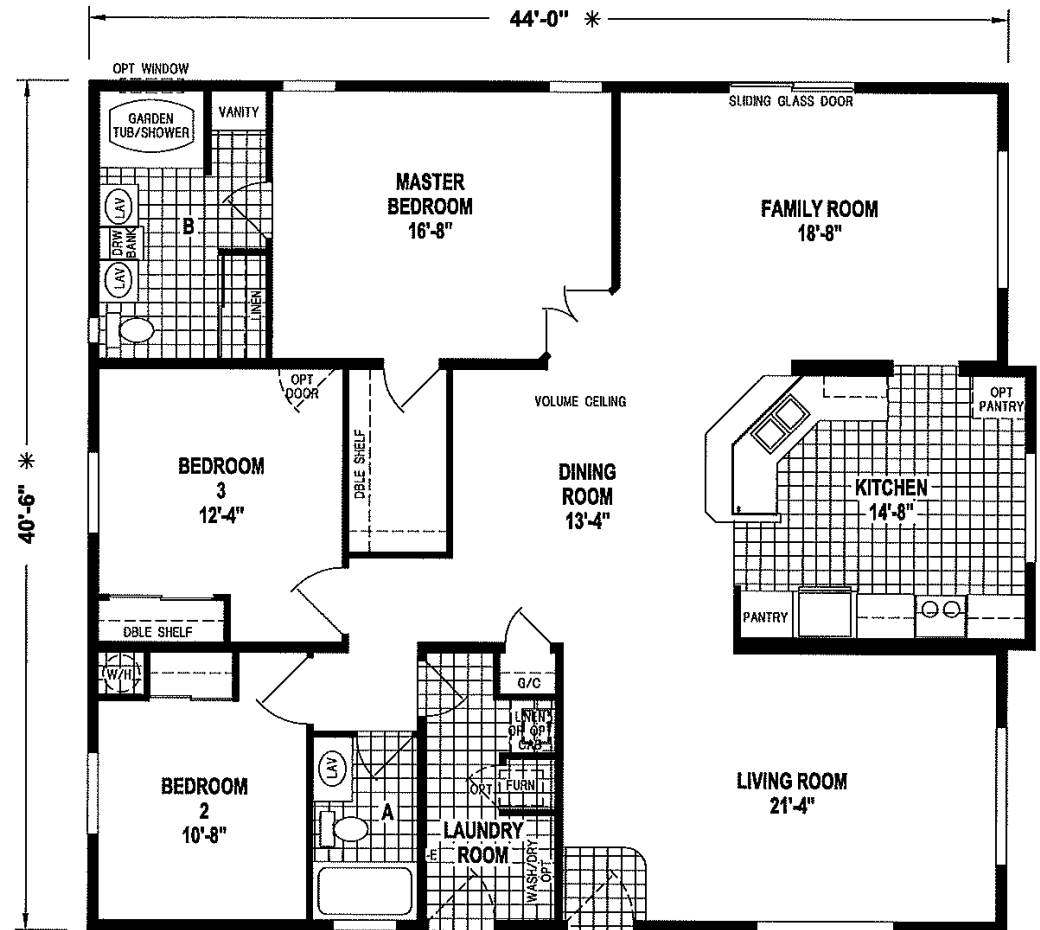

# Floencia

West Ridge Triplewide Series

# Factory Expo

"Factory Direct Pricing" HOME CENTERS

3 Bedrooms, 2 Baths  
Approx. 1,796 Sq. Ft.

Last Updated: 9-22-20

Factory Expo Home Centers  
550 Booth Bend Road  
McMinnville, Oregon 97128

I authorize Factory Expo to build my house, per this plan.