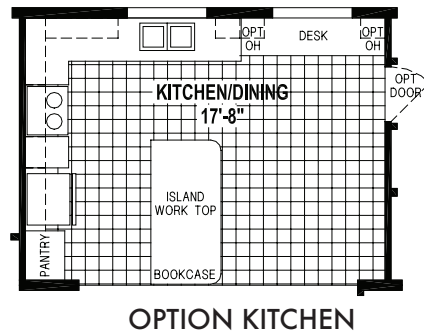

Brimhall

West Ridge Series

Factory Expo

"Factory Direct Value" HOME CENTERS

3 Bedroom, 2 Bath
Approx. 1,188 Sq. Ft.

Last Updated: 7-24-18

Factory Expo Home Centers
550 Booth Bend Road
McMinnville, Oregon 97128