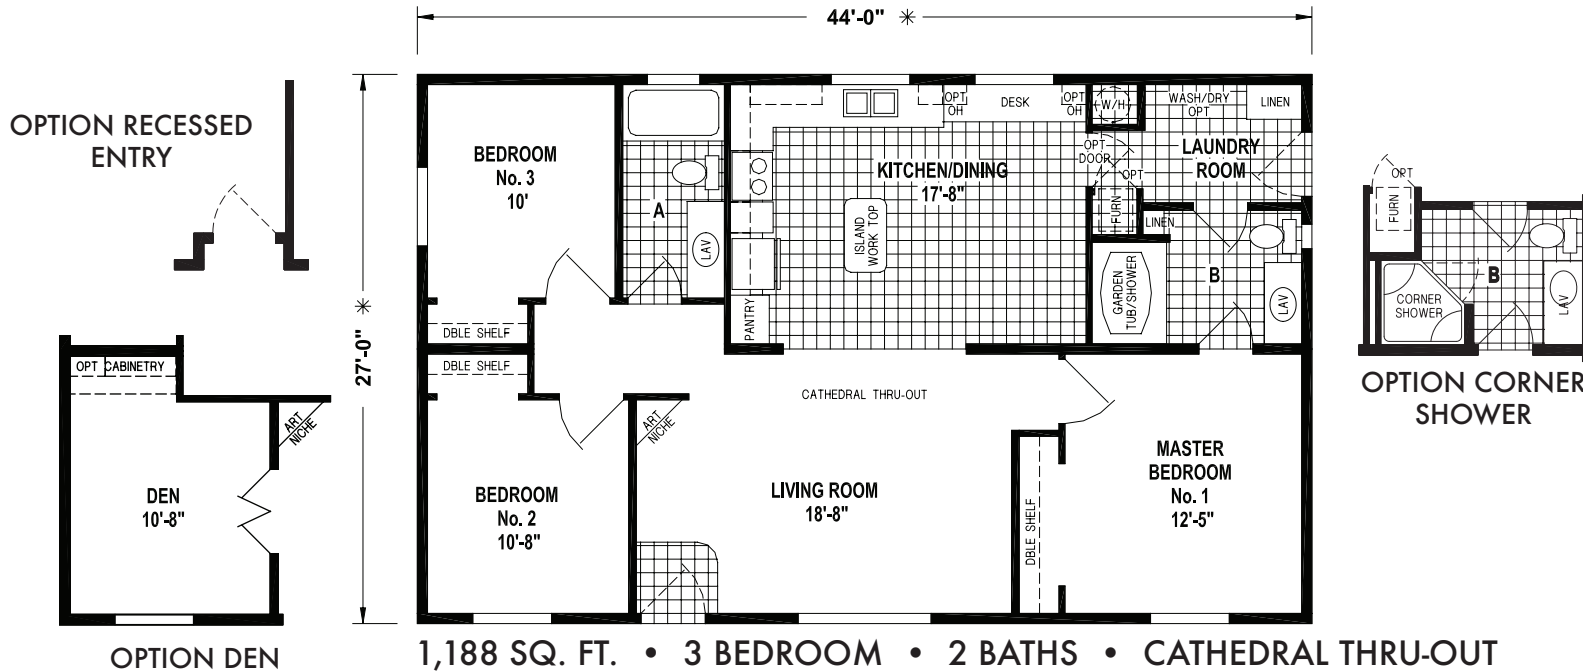

Brimhall

West Ridge Series

Factory Expo

"Factory Direct Value" HOME CENTERS

3 Bedroom, 2 Bath
Approx. 1,188 Sq. Ft.

Last Updated: 7-24-18

Factory Expo Home Centers
550 Booth Bend Road
McMinnville, Oregon 97128