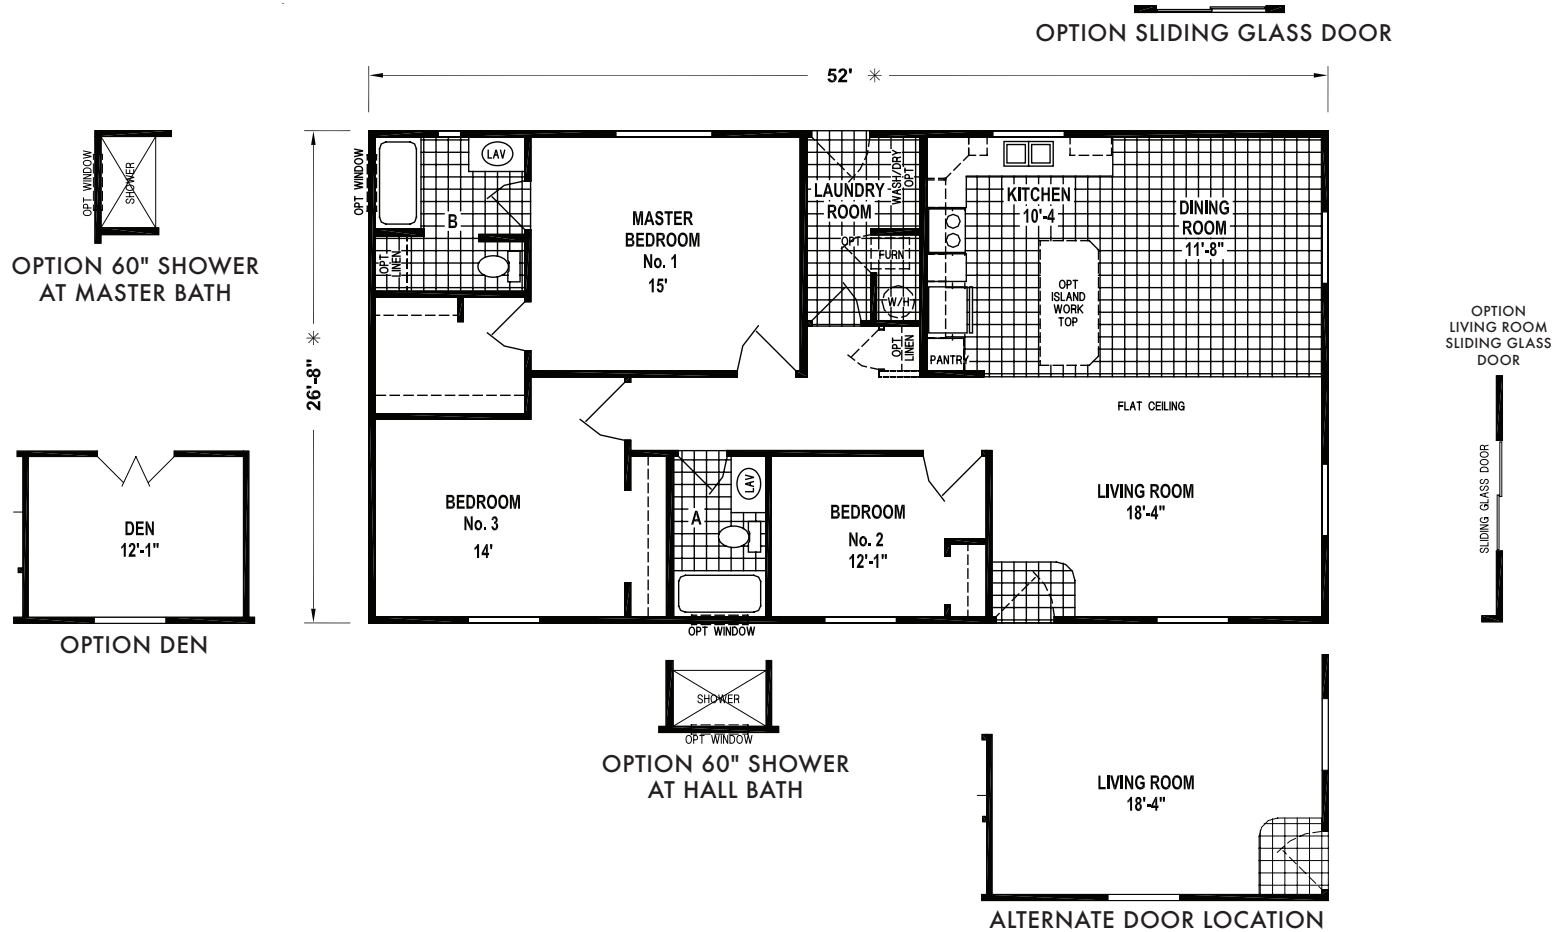

Emmett
Arlington Series

Factory Expo
"Factory Direct Pricing" HOME CENTERS

3 Bedroom, 2 Bath
Approx. 1,386 Sq. Ft.

Last Updated: 7-27-18

Factory Expo Home Centers
550 Booth Bend Road
McMinnville, Oregon 97128