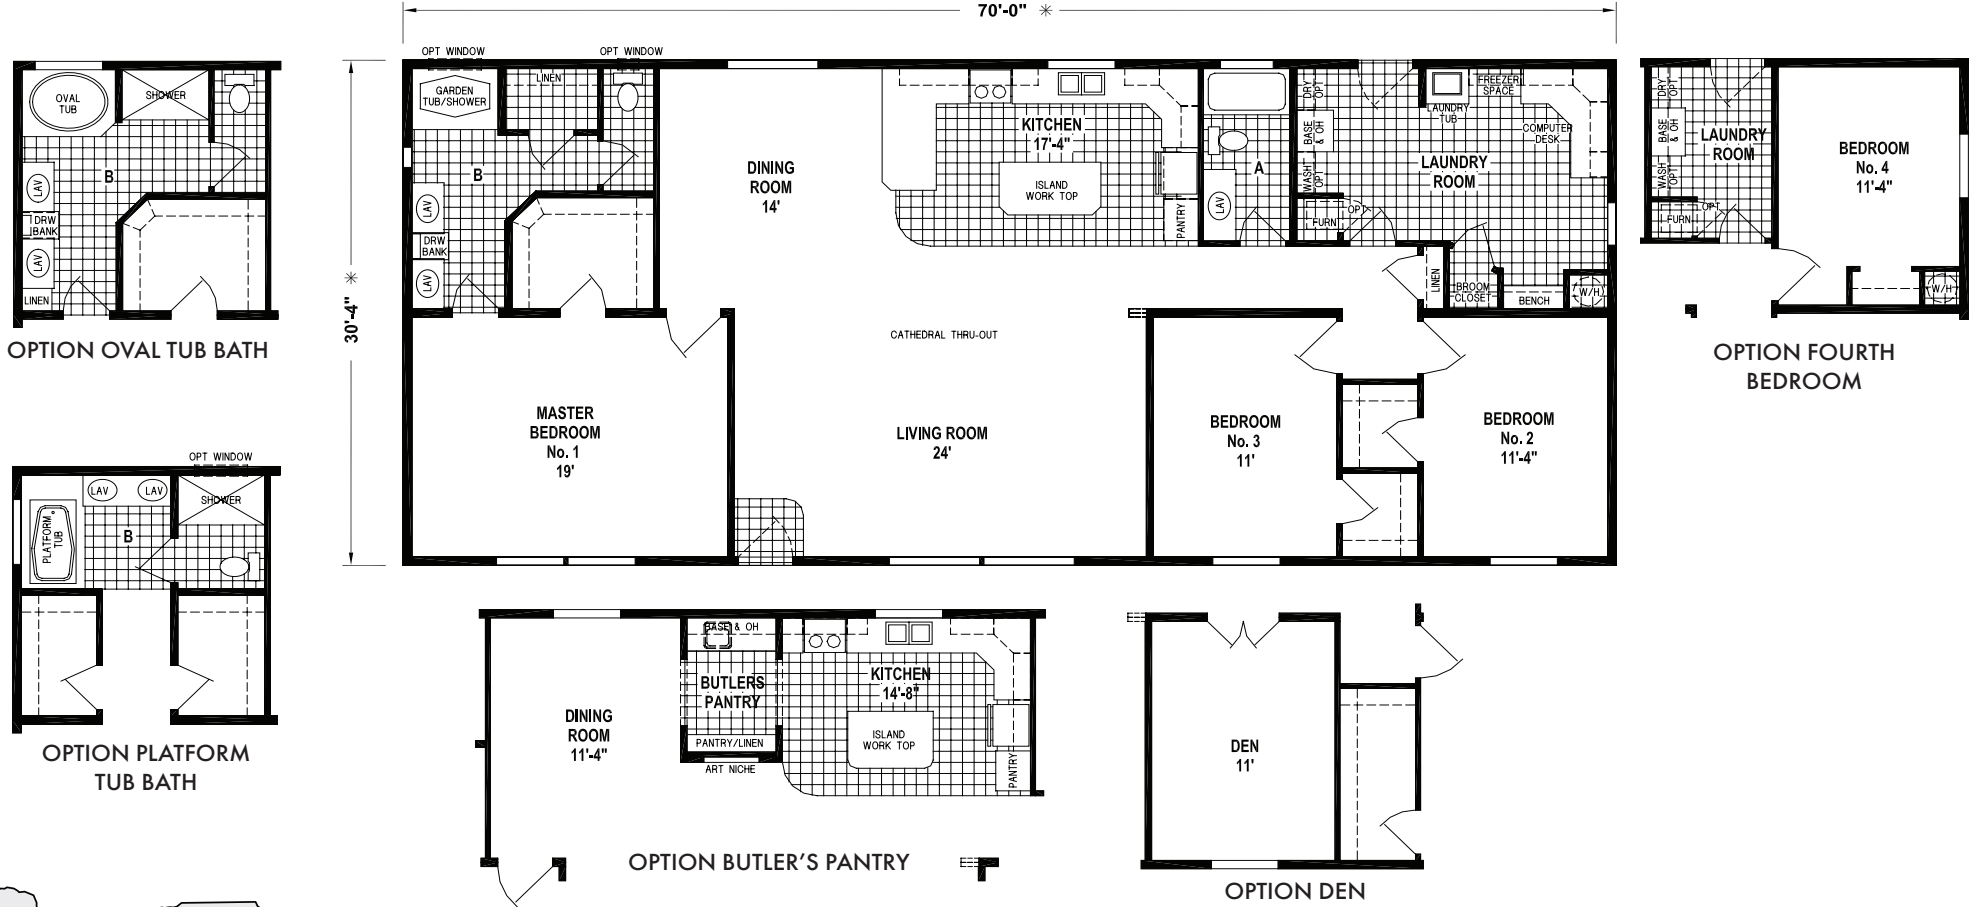

# Woodway

West Ridge Series

# Factory Expo

"Factory Direct Value" HOME CENTERS

3 Bedroom, 2 Bath  
Approx. 2,223 Sq. Ft.

Last Updated: 7-18-18

OPTION SLIDING GLASS DOOR

Factory Expo Home Centers  
550 Booth Bend Road  
McMinnville, Oregon 97128