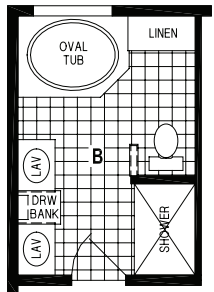

Veneta

West Ridge Series

Factory Expo

"Factory Direct Value" HOME CENTERS

4 Bedroom, 2 Bath
Approx. 1,512 Sq. Ft.

Last Updated: 7-24-18

OPTION CORNER SHOWER BATH

OPTION DELUXE BATH

ALTERNATE DOOR LOCATION

OPTION GARDEN TUB/SHOWER

OPTION DEN

Factory Expo Home Centers
550 Booth Bend Road
McMinnville, Oregon 97128

I authorize Factory Expo to build my house, per this plan.

X _____
Customer Signature/Date