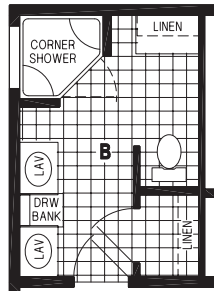

Veneta

West Ridge Series

Factory Expo

"Factory Direct Value" HOME CENTERS

4 Bedroom, 2 Bath
Approx. 1,512 Sq. Ft.

Last Updated: 7-24-18

OPTION CORNER SHOWER BATH

OPTION DELUXE BATH

ALTERNATE DOOR LOCATION

OPTION GARDEN TUB/SHOWER

OPTION DEN

Factory Expo Home Centers
550 Booth Bend Road
McMinnville, Oregon 97128

I authorize Factory Expo to build my house, per this plan.

X _____
Customer Signature/Date