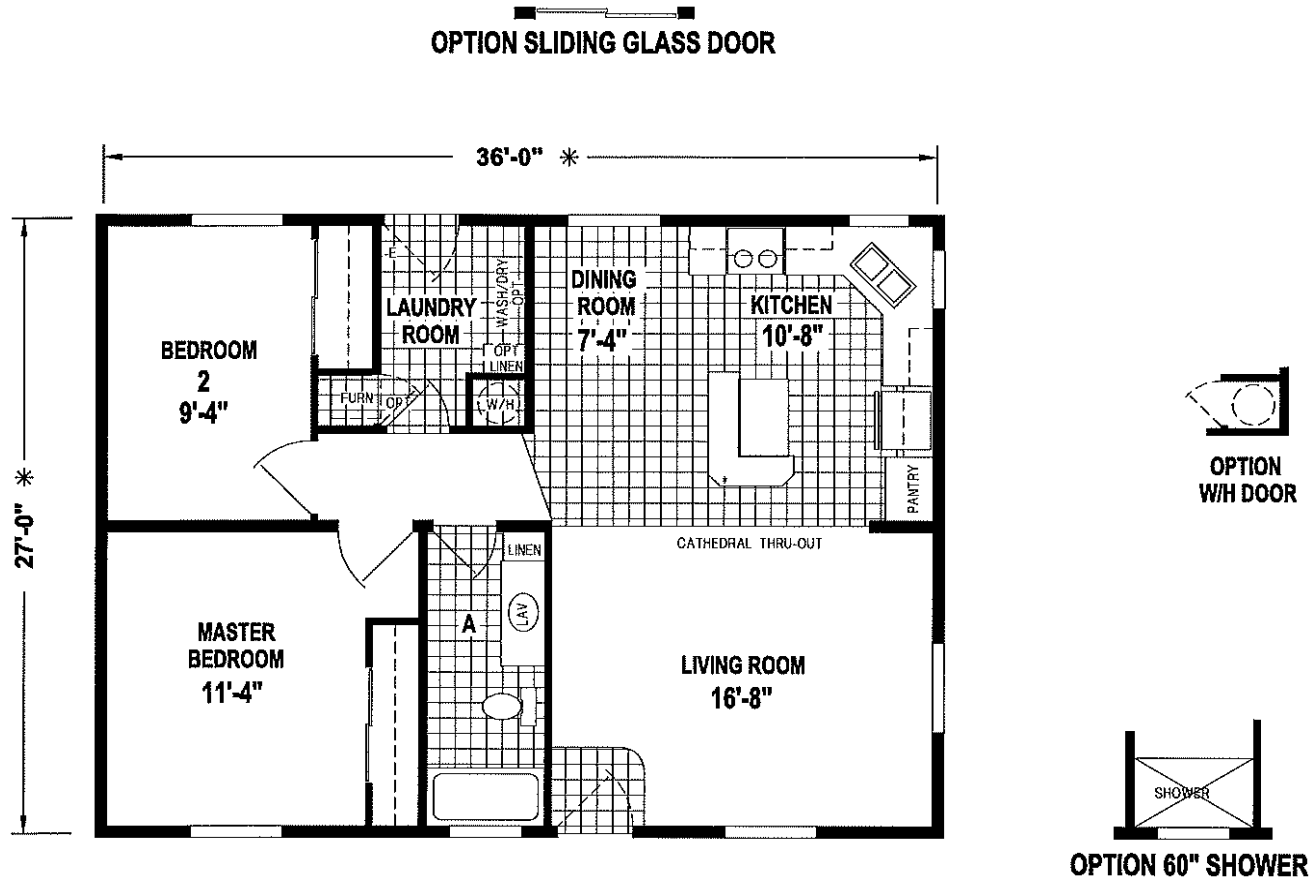

# Ukiah

Ramada Value Series

972 SQ. FT. (Approximate) 2 Bedroom, 1 Bath

Last Updated: 11-10-20

**FACTORY EXPO HOME CENTERS**  
 550 Booth Bend Rd.  
 McMinnville, OR 97128

**NorthWestFactoryDirectHomes.com | 1-800-645-4943**