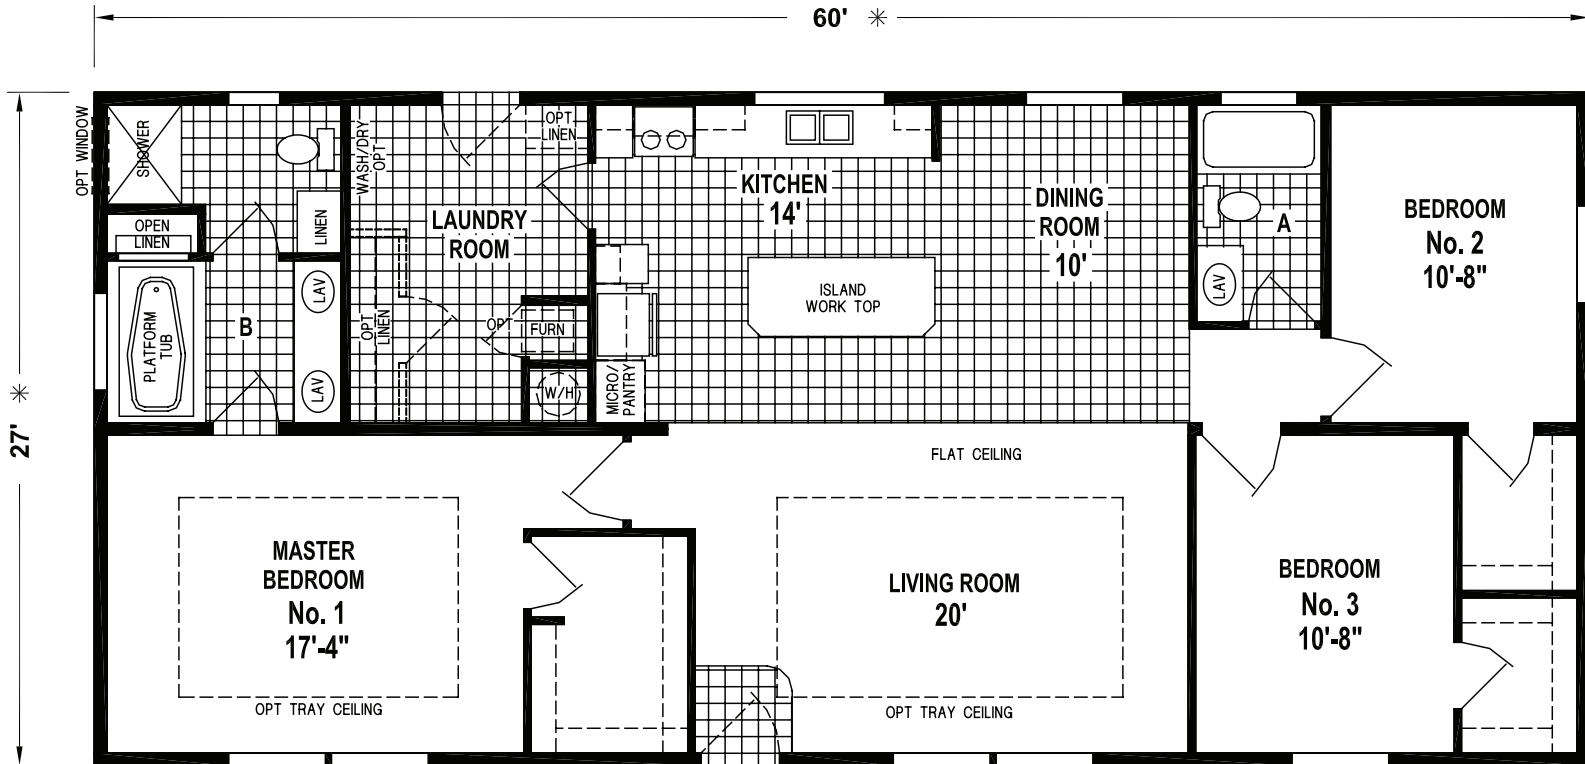

Tekoa

Woodbridge Series

Factory Expo

"Factory Direct Pricing" HOME CENTERS

3 Bedroom, 2 Bath
Approx. 1,639 Sq. Ft.

Last Updated: 7-27-18

OPTION SLIDING GLASS DOOR

Factory Expo Home Centers
550 Booth Bend Road
McMinnville, Oregon 97128