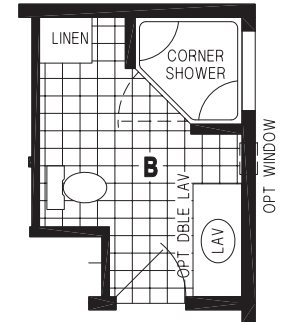

Sutherland

West Ridge Series

3 Bedroom, 2 Bath
Approx. 1,004 Sq. Ft.

Last Updated: 7-24-18

OPTION DEN

OPTION CORNER SHOWER BATH

ALTERNATE DOOR LOCATION

Factory Expo Home Centers
550 Booth Bend Road
McMinnville, Oregon 97128