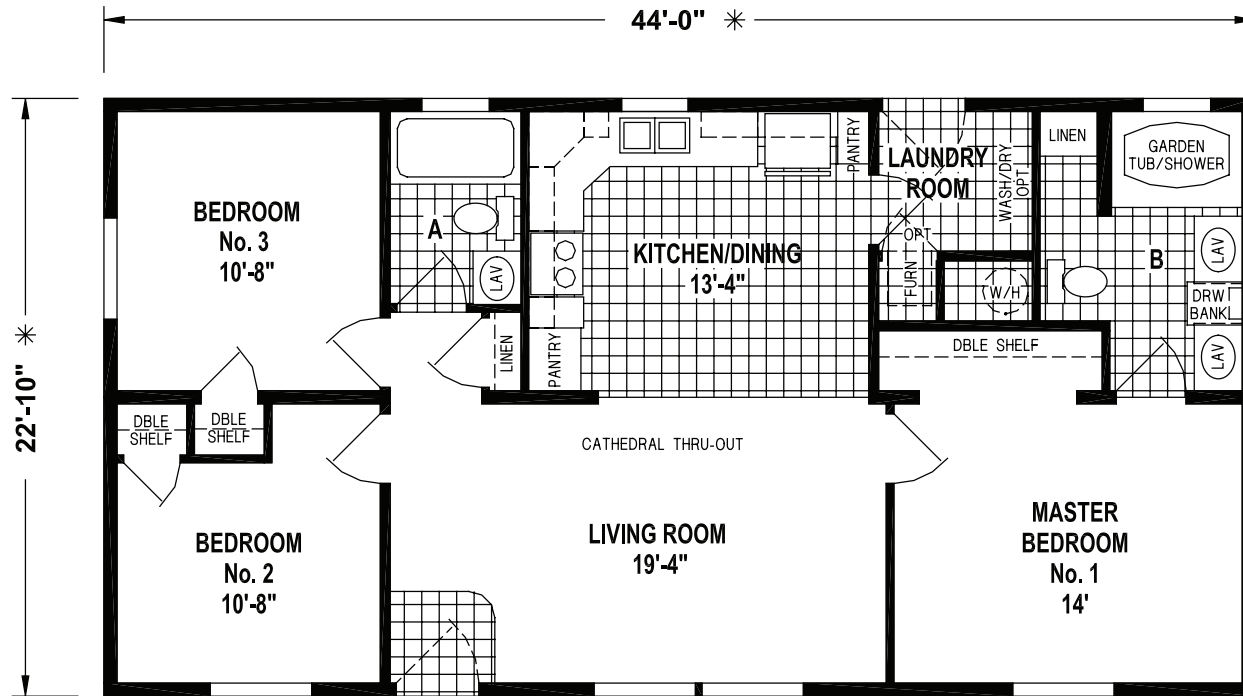

Sutherland

West Ridge Series

3 Bedroom, 2 Bath
Approx. 1,004 Sq. Ft.

Last Updated: 7-24-18

OPTION DEN

OPTION CORNER SHOWER BATH

ALTERNATE DOOR LOCATION

Factory Expo Home Centers
550 Booth Bend Road
McMinnville, Oregon 97128