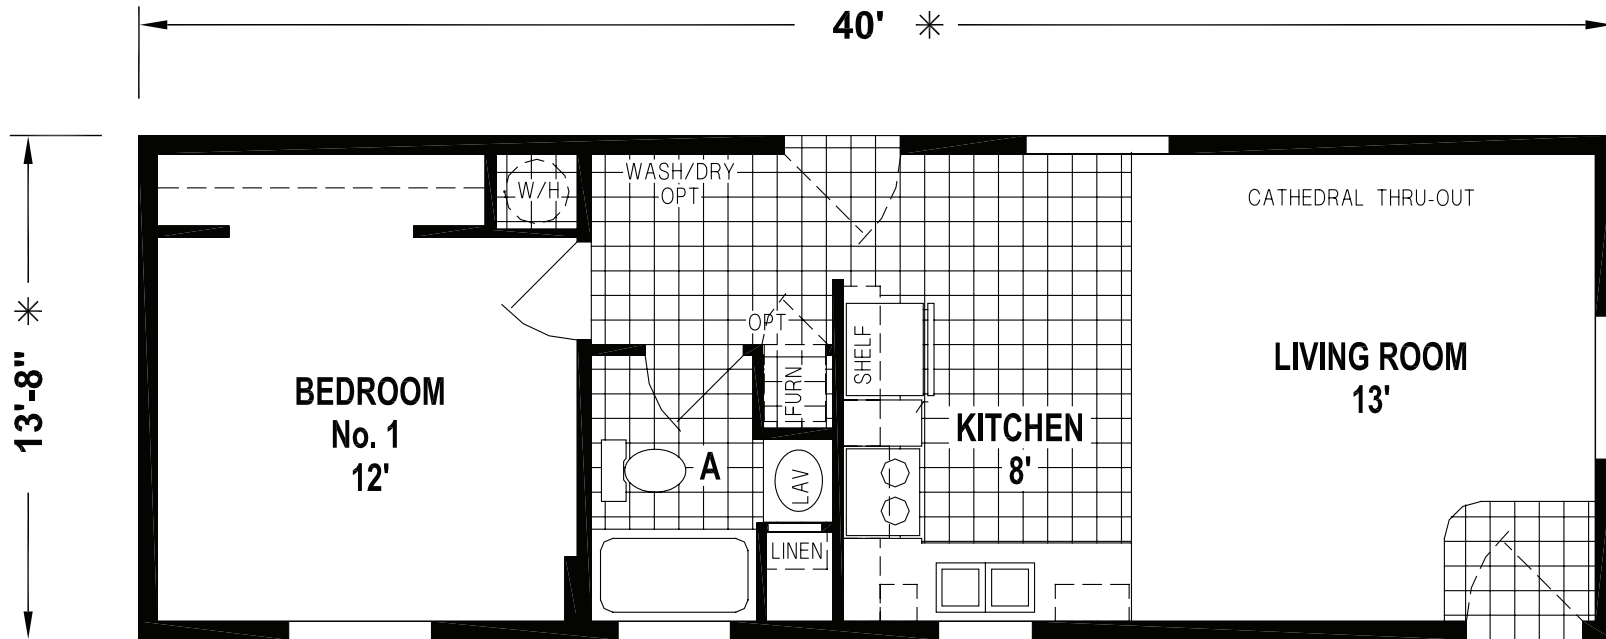

Springfield

Ramada Value Series

Factory Expo

"Factory Direct Value" HOME CENTERS

1 Bedroom, 1 Bath
Approx. 546 Sq. Ft.

Last Updated: 7-26-18

OPTION SLIDING
GLASS DOOR

Factory Expo Home Centers
550 Booth Bend Road
McMinnville, Oregon 97128