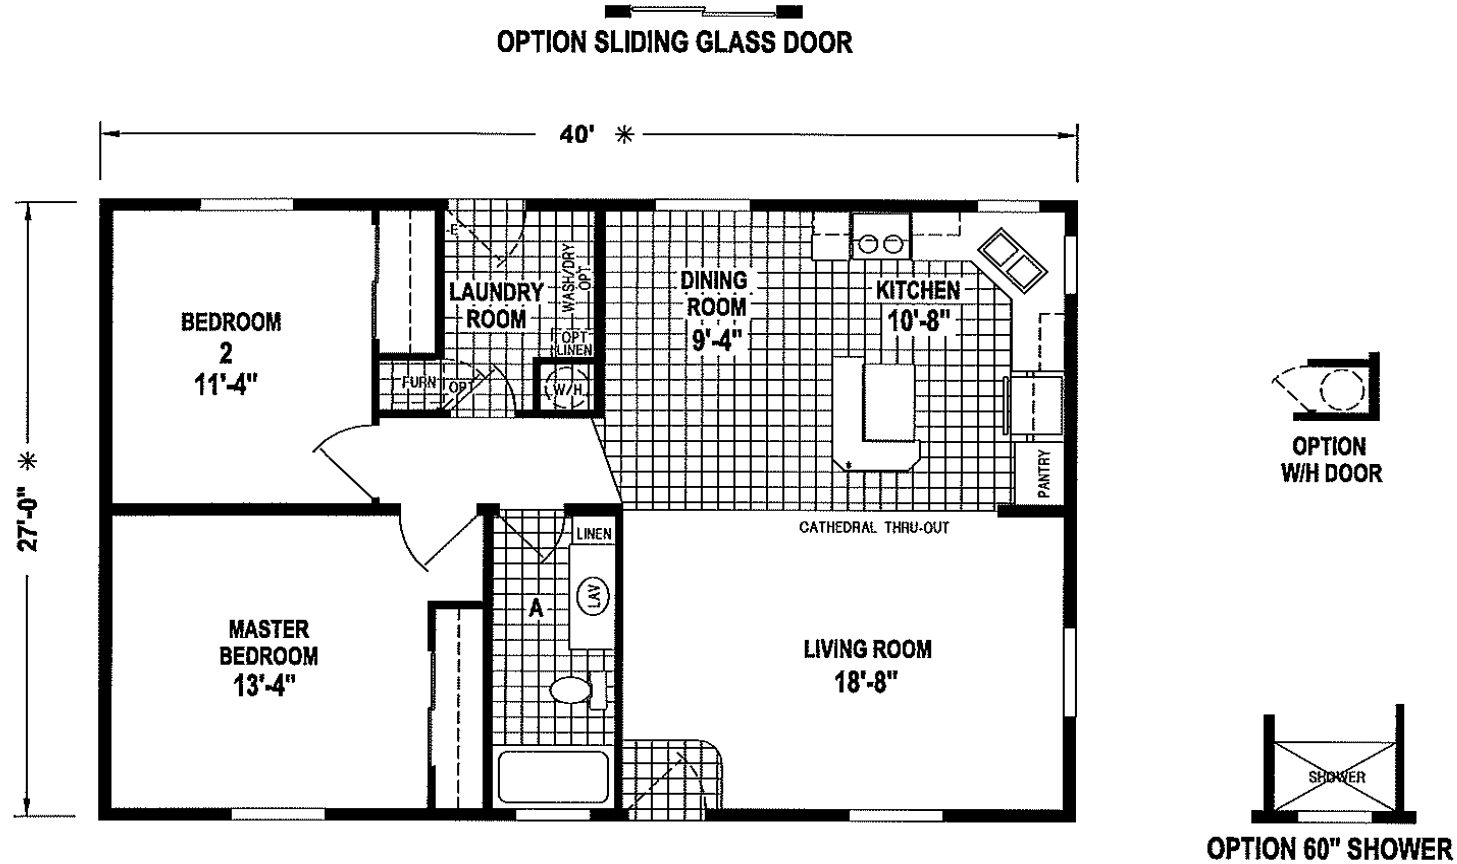

Seneca

Ramada Value Series

1,080 SQ. FT. (Approximate) 2 Bedroom, 1 Bath

Last Updated: 11-10-20

FACTORY EXPO HOME CENTERS
550 Booth Bend Rd.
McMinnville, OR 97128

NorthWestFactoryDirectHomes.com | 1-800-645-4943