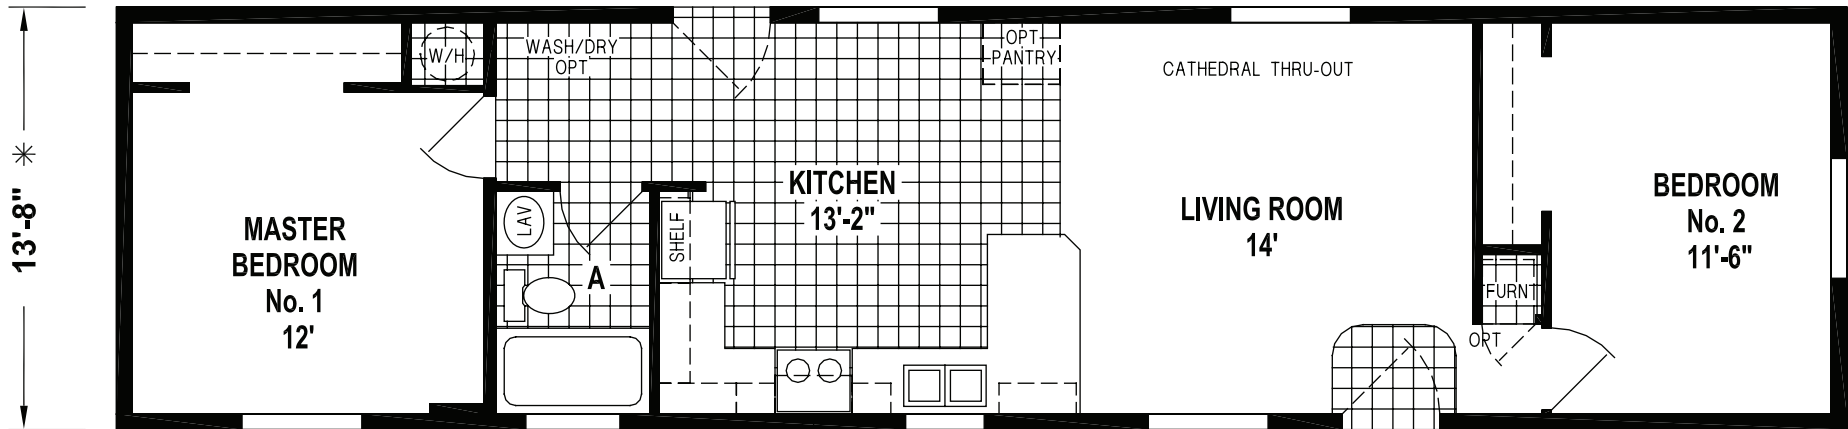

Roseburg

Ramada Value Series

Factory Expo

"Factory Direct Value" HOME CENTERS

2 Bedroom, 1 Bath Approx. 775 Sq. Ft.

Last Updated: 7-26-18

OPTION SLIDING GLASS DOOR

56' *