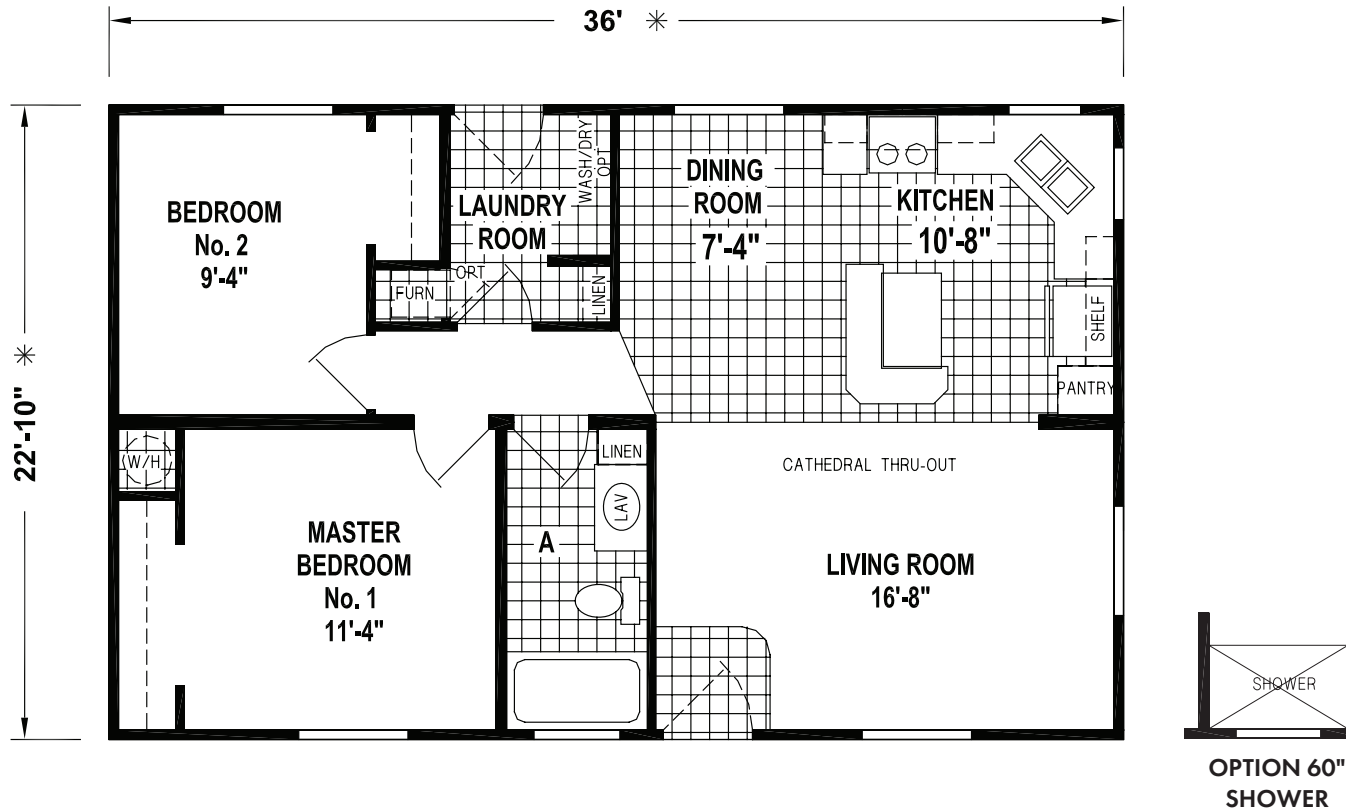

Rivergrove

Ramada Value Series

Factory Expo

"Factory Direct Value" HOME CENTERS

2 Bedroom, 1 Bath
Approx. 822 Sq. Ft.

Last Updated: 7-26-18

OPTION SLIDING
GLASS DOOR

Factory Expo Home Centers
550 Booth Bend Road
McMinnville, Oregon 97128