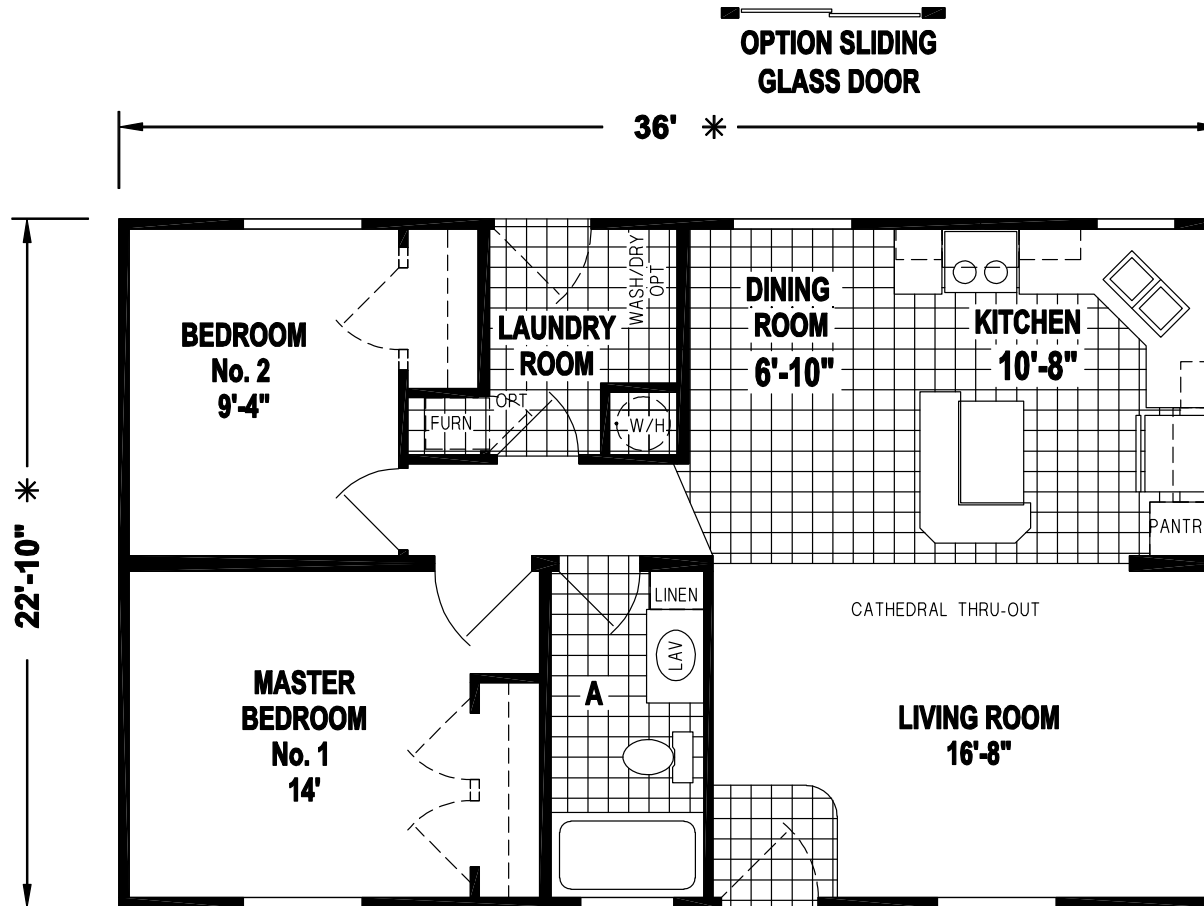

# Factory Expo

"Factory Direct Pricing" HOME CENTERS

2 Bedroom, 1 Bath  
Approx. 822 Sq. Ft.

Last Updated: 3-6-20

**OPTION 60" SHOWER**

Factory Expo Home Centers  
550 Booth Bend Road  
McMinnville, Oregon 97128