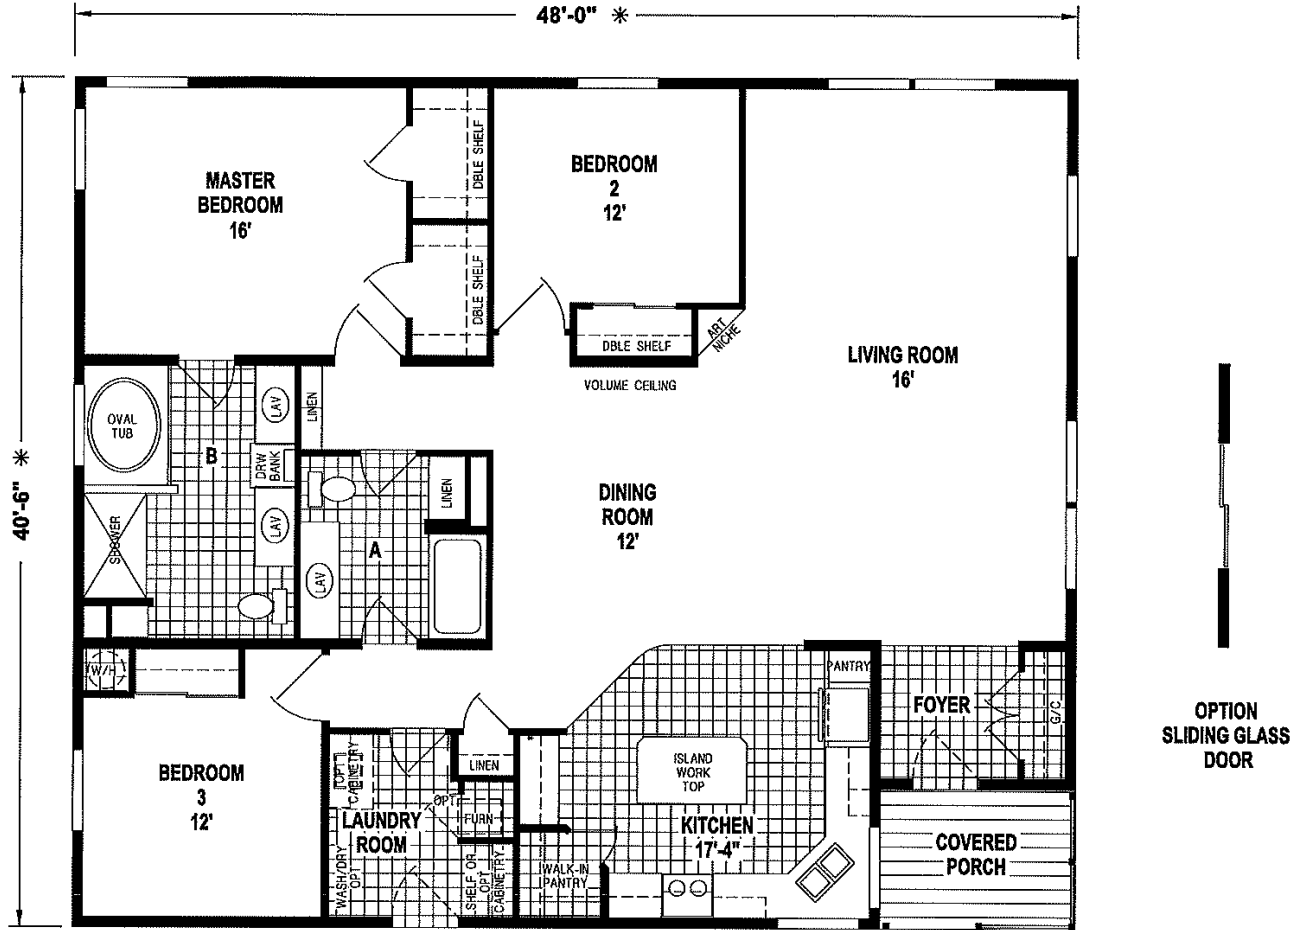

Morrow

West Ridge Triplewide Series

Factory Expo

"Factory Direct Pricing" HOME CENTERS

3 Bedrooms, 2 Baths
Approx. 1,818 Sq. Ft.

Last Updated: 9-22-20

Factory Expo Home Centers
550 Booth Bend Road
McMinnville, Oregon 97128