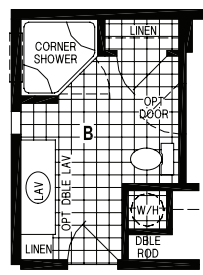

Monument

West Ridge Series

3 Bedroom, 2 Bath
Approx. 1,620 Sq. Ft.

Last Updated: 7-24-18

OPTION DELUXE BATH

OPTION CORNER SHOWER BATH

OPTION KITCHEN

OPTION DEN

OPTION FOURTH BEDROOM

Factory Expo Home Centers
550 Booth Bend Road
McMinnville, Oregon 97128

I authorize Factory Expo to build my house, per this plan.

X _____
Customer Signature/Date

1-800-645-4943 www.NorthWestFactoryDirectHomes.com 1-800-645-4943 www.NorthWestFactoryDirectHomes.com