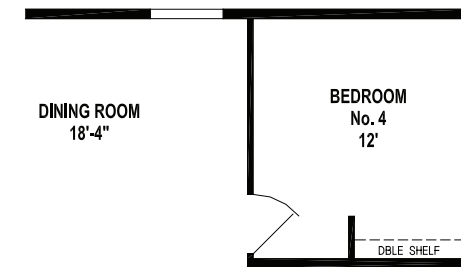

Monument

West Ridge Series

3 Bedroom, 2 Bath
Approx. 1,620 Sq. Ft.

Last Updated: 7-24-18

OPTION DELUXE BATH

OPTION CORNER SHOWER BATH

OPTION KITCHEN

OPTION DEN

OPTION FOURTH BEDROOM

Factory Expo Home Centers
550 Booth Bend Road
McMinnville, Oregon 97128

I authorize Factory Expo to build my house, per this plan.

X _____
Customer Signature/Date

1-800-645-4943 www.NorthWestFactoryDirectHomes.com 1-800-645-4943 www.NorthWestFactoryDirectHomes.com