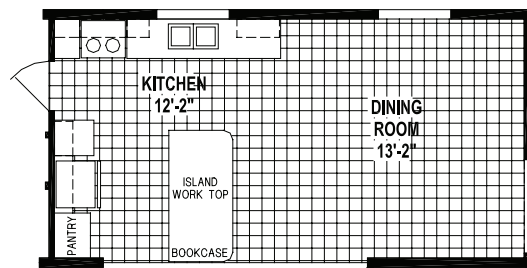

Monument

West Ridge Series

3 Bedroom, 2 Bath
Approx. 1,620 Sq. Ft.

Last Updated: 7-24-18

OPTION DELUXE BATH

OPTION CORNER SHOWER BATH

OPTION KITCHEN

OPTION DEN