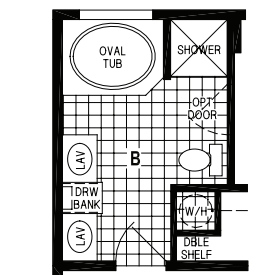

Monument

West Ridge Series

3 Bedroom, 2 Bath
Approx. 1,620 Sq. Ft.

Last Updated: 7-24-18

OPTION DELUXE BATH

OPTION CORNER SHOWER BATH

OPTION KITCHEN

OPTION DEN

OPTION FOURTH BEDROOM

Factory Expo Home Centers
550 Booth Bend Road
McMinnville, Oregon 97128

I authorize Factory Expo to build my house, per this plan.

X _____
Customer Signature/Date

1-800-645-4943 www.NorthWestFactoryDirectHomes.com 1-800-645-4943 www.NorthWestFactoryDirectHomes.com