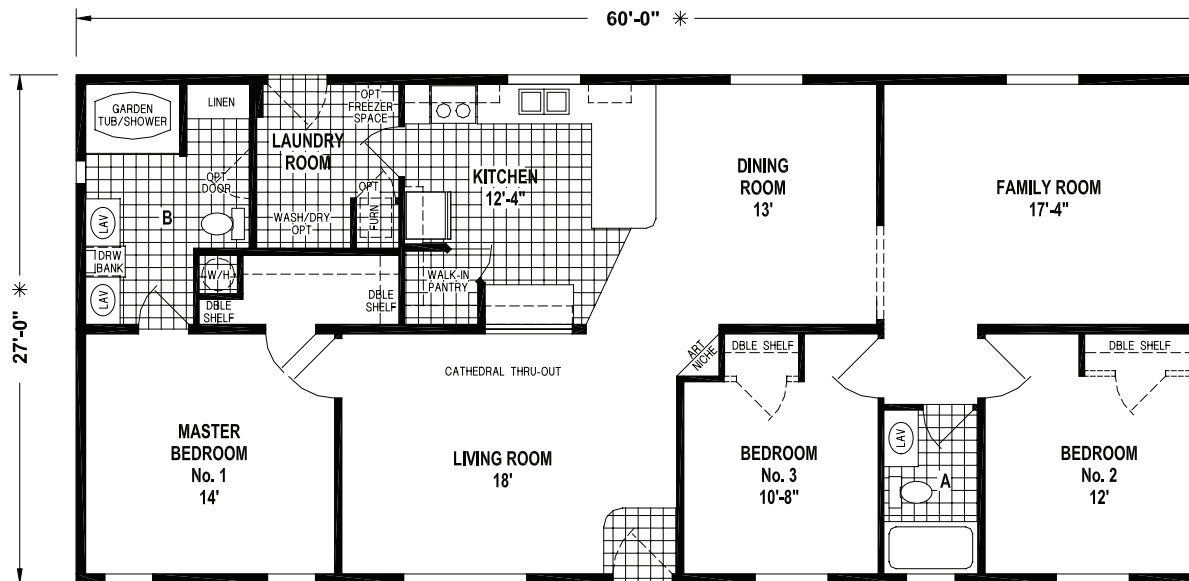

Monument

West Ridge Series

3 Bedroom, 2 Bath
Approx. 1,620 Sq. Ft.

Last Updated: 7-24-18

OPTION DELUXE BATH

OPTION CORNER SHOWER BATH

OPTION KITCHEN

OPTION DEN

OPTION FOURTH BEDROOM

Factory Expo Home Centers
550 Booth Bend Road
McMinnville, Oregon 97128

I authorize Factory Expo to build my house, per this plan.

X _____
Customer Signature/Date

1-800-645-4943 www.NorthWestFactoryDirectHomes.com 1-800-645-4943 www.NorthWestFactoryDirectHomes.com