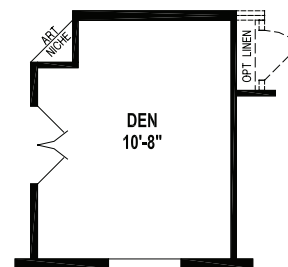

Monument

West Ridge Series

3 Bedroom, 2 Bath
Approx. 1,620 Sq. Ft.

Last Updated: 7-24-18

OPTION DELUXE BATH

OPTION CORNER SHOWER BATH

OPTION KITCHEN

OPTION DEN

OPTION FOURTH BEDROOM

Factory Expo Home Centers
550 Booth Bend Road
McMinnville, Oregon 97128

I authorize Factory Expo to build my house, per this plan.

X _____
Customer Signature/Date

1-800-645-4943 www.NorthWestFactoryDirectHomes.com 1-800-645-4943 www.NorthWestFactoryDirectHomes.com