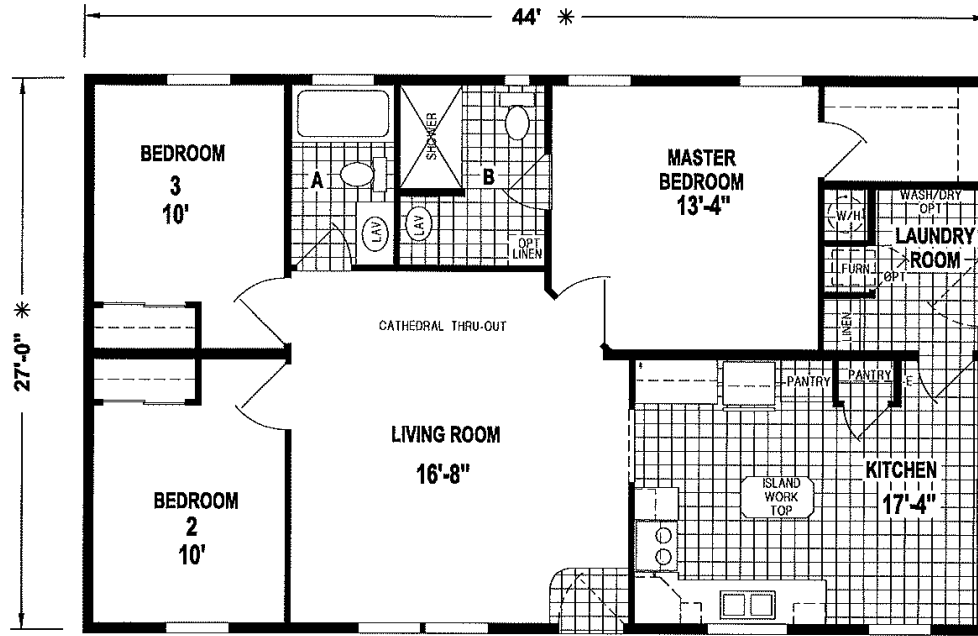

Hines

Ramada Value Series

1,188 SQ. FT. (Approximate) 3 Bedroom, 2 Bath

Last Updated: 11-10-20

9203CT/4428 (1,188 SQ. FT.) 3BEDROOM - 2BATH - CATHEDRAL THRU-OUT

FACTORY EXPO HOME CENTERS
550 Booth Bend Rd.
McMinnville, OR 97128