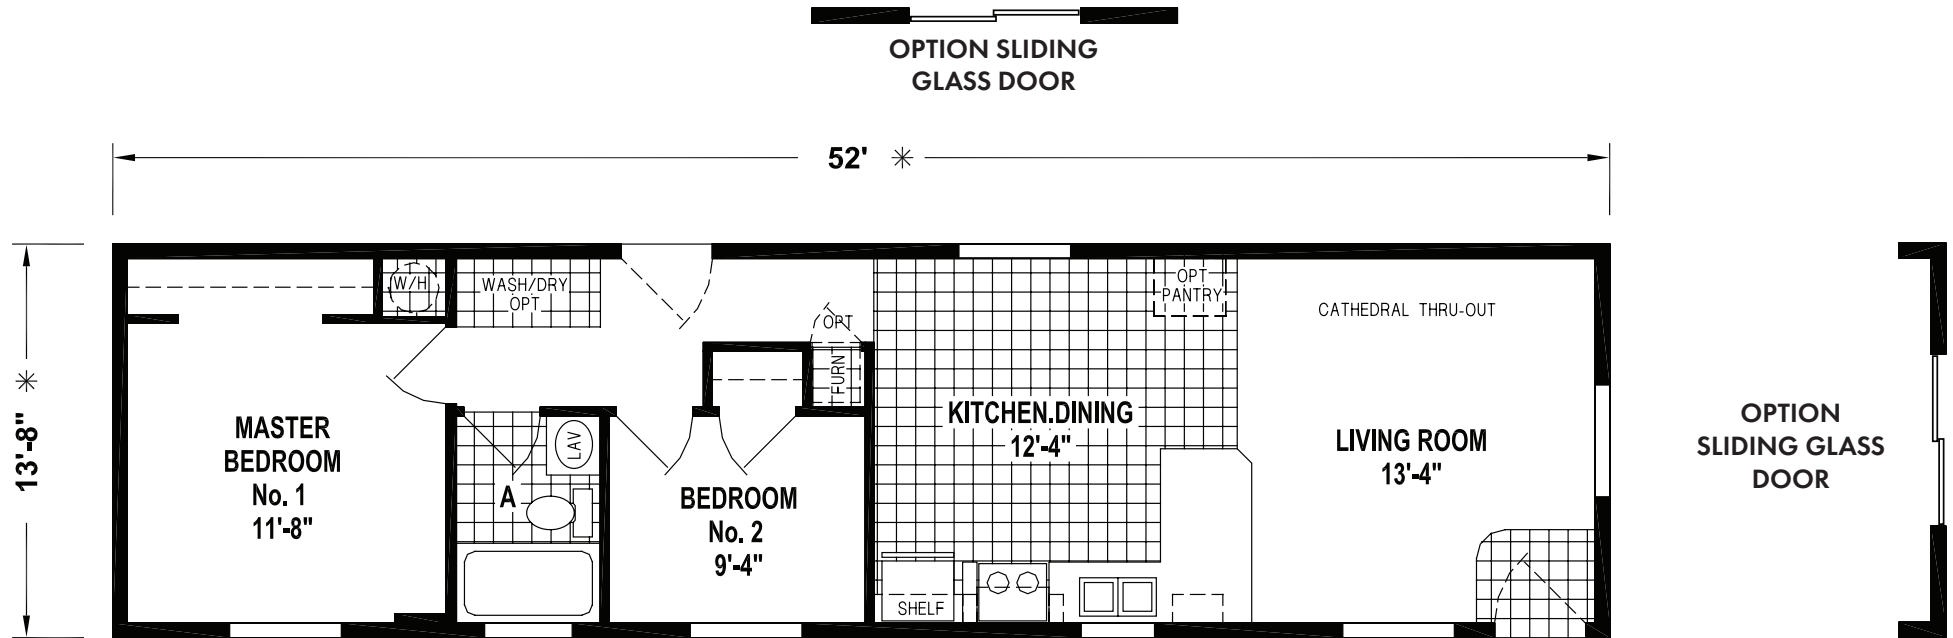

# Factory Expo

"Factory Direct Value" HOME CENTERS

2 Bedroom, 1 Bath  
Approx. 723 Sq. Ft.

Last Updated: 7-26-18

Factory Expo Home Centers  
550 Booth Bend Road  
McMinnville, Oregon 97128

I authorize Factory Expo to build my house, per this plan.