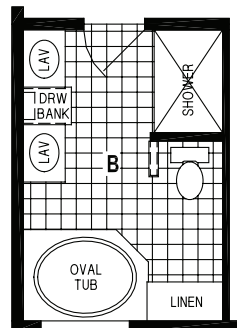

# Halsey

West Ridge Series

2 Bedroom, 2 Bath  
Approx. 1,354 Sq. Ft.

Last Updated: 7-18-18

1,354 SQ. FT. • 3 BEDROOM • 2 BATHS • CATHEDRAL THRU-OUT

OPTION THIRD  
BEDROOM

OPTION CORNER  
SHOWER BATH

OPTION DELUXE  
BATH