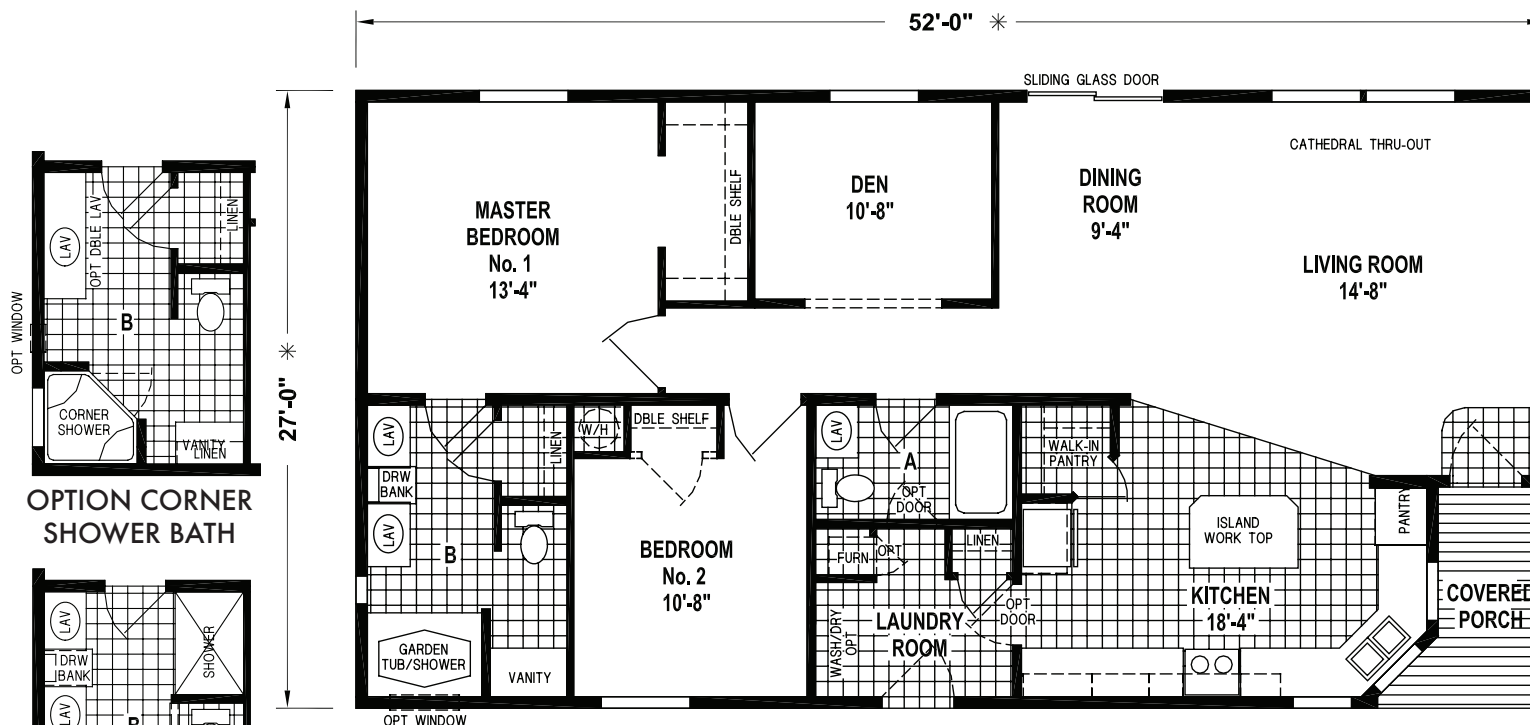

# Halsey

West Ridge Series

2 Bedroom, 2 Bath  
Approx. 1,354 Sq. Ft.

Last Updated: 7-18-18

1,354 SQ. FT. • 3 BEDROOM • 2 BATHS • CATHEDRAL THRU-OUT

OPTION THIRD  
BEDROOM

OPTION CORNER  
SHOWER BATH

OPTION DELUXE  
BATH