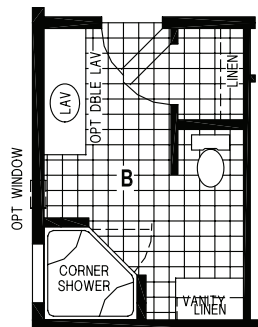

# Halsey

West Ridge Series

2 Bedroom, 2 Bath  
Approx. 1,354 Sq. Ft.

Last Updated: 7-18-18

1,354 SQ. FT. • 3 BEDROOM • 2 BATHS • CATHEDRAL THRU-OUT

OPTION THIRD  
BEDROOM

OPTION CORNER  
SHOWER BATH

OPTION DELUXE  
BATH