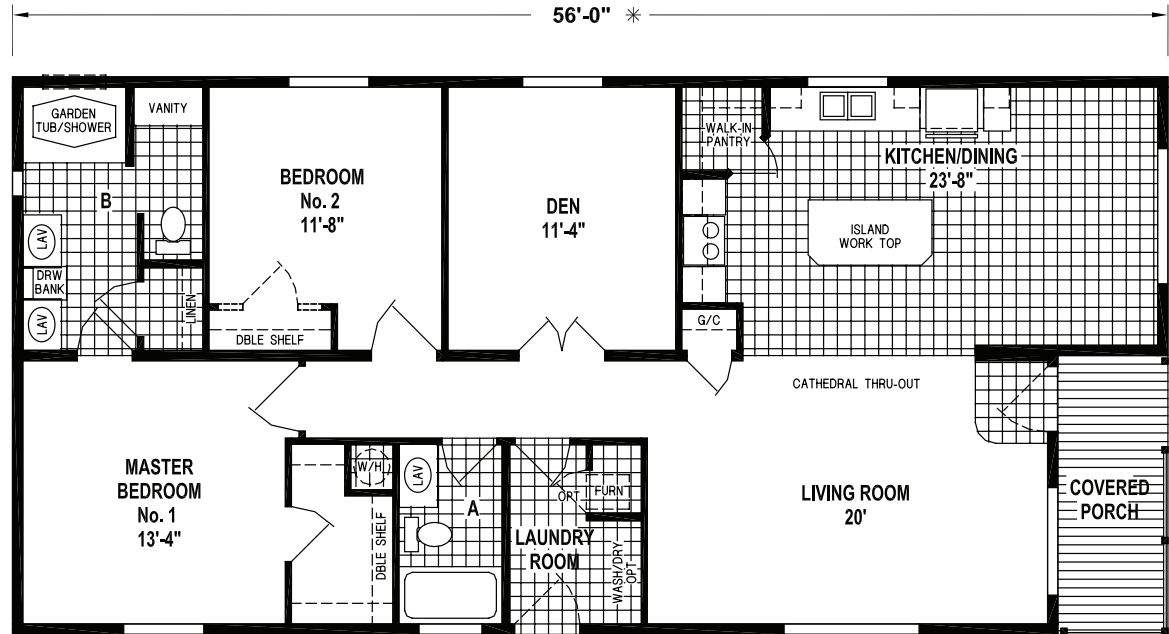

Dunes City

West Ridge Series

2 Bedroom, 2 Bath
Approx. 1,440 Sq. Ft.

Last Updated: 7-24-18

OPTION DELUXE BATH

OPTION CORNER SHOWER BATH

OPTION THIRD BEDROOM

OPTION GARDEN TUB/SHOWER (HALL BATH)