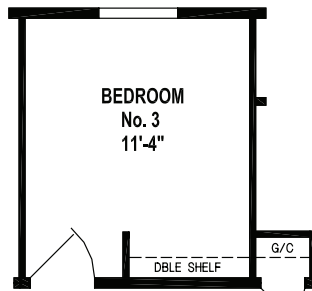

Dunes City

West Ridge Series

2 Bedroom, 2 Bath
Approx. 1,440 Sq. Ft.

Last Updated: 7-24-18

OPTION DELUXE BATH

OPTION CORNER SHOWER BATH

OPTION THIRD BEDROOM

OPTION GARDEN TUB/SHOWER (HALL BATH)