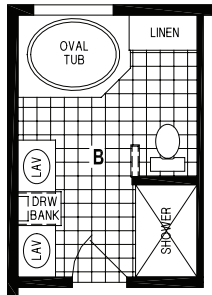

Dunes City

West Ridge Series

2 Bedroom, 2 Bath
Approx. 1,440 Sq. Ft.

Last Updated: 7-24-18

OPTION DELUXE BATH

OPTION CORNER SHOWER BATH

OPTION THIRD BEDROOM

OPTION GARDEN TUB/SHOWER (HALL BATH)