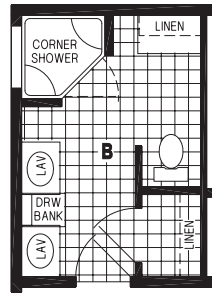

Dunes City

West Ridge Series

2 Bedroom, 2 Bath
Approx. 1,440 Sq. Ft.

Last Updated: 7-24-18

OPTION DELUXE BATH

OPTION CORNER SHOWER BATH

OPTION THIRD BEDROOM

OPTION GARDEN TUB/SHOWER (HALL BATH)