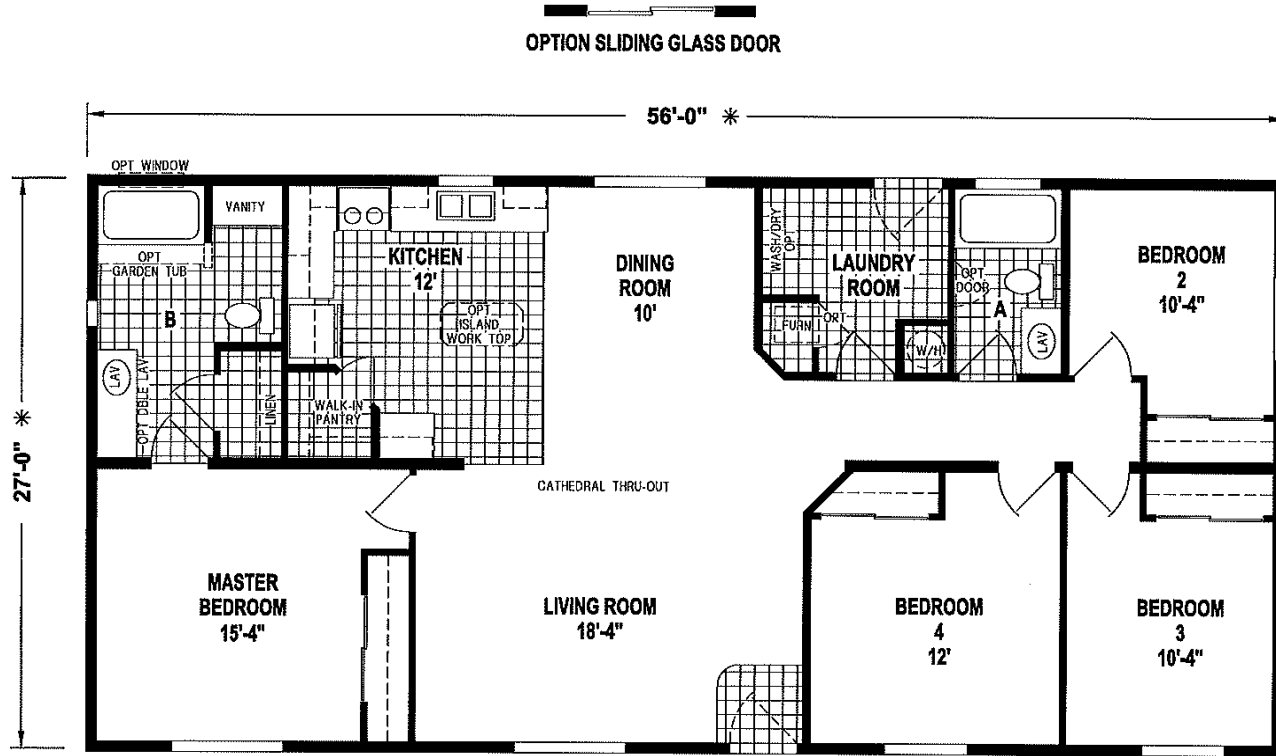

Damascus

Ramada Value Series

1,512 SQ. FT. (Approximate) 4 Bedroom, 2 Bath

Last Updated: 11-10-20

FACTORY EXPO HOME CENTERS
550 Booth Bend Rd.
McMinnville, OR 97128

NorthWestFactoryDirectHomes.com | 1-800-645-4943