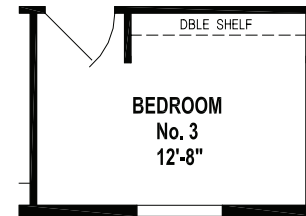

Connell

West Ridge Series

Factory Expo

"Factory Direct Value" HOME CENTERS

2 Bedroom, 2 Bath
Approx. 1,458 Sq. Ft.

Last Updated: 7-24-18

OPTION DELUXE BATH

OPTION CORNER SHOWER BATH

1,458 SQ. FT. • 2 BEDROOM • 2 BATHS • CATHEDRAL THRU-OUT

OPTION LINEN CLOSET

OPTION THIRD BEDROOM

OPTION GUEST CLOSET

Factory Expo Home Centers
550 Booth Bend Road
McMinnville, Oregon 97128

I authorize Factory Expo to build my house, per this plan.