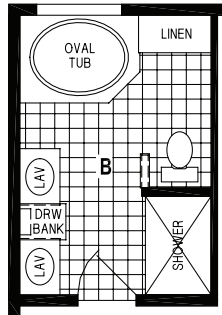

Connell

West Ridge Series

Factory Expo

"Factory Direct Value" HOME CENTERS

2 Bedroom, 2 Bath
Approx. 1,458 Sq. Ft.

Last Updated: 7-24-18

OPTION DELUXE BATH

OPTION CORNER SHOWER BATH

1,458 SQ. FT. • 2 BEDROOM • 2 BATHS • CATHEDRAL THRU-OUT

OPTION LINEN CLOSET

OPTION THIRD BEDROOM

OPTION GUEST CLOSET

Factory Expo Home Centers
550 Booth Bend Road
McMinnville, Oregon 97128

I authorize Factory Expo to build my house, per this plan.