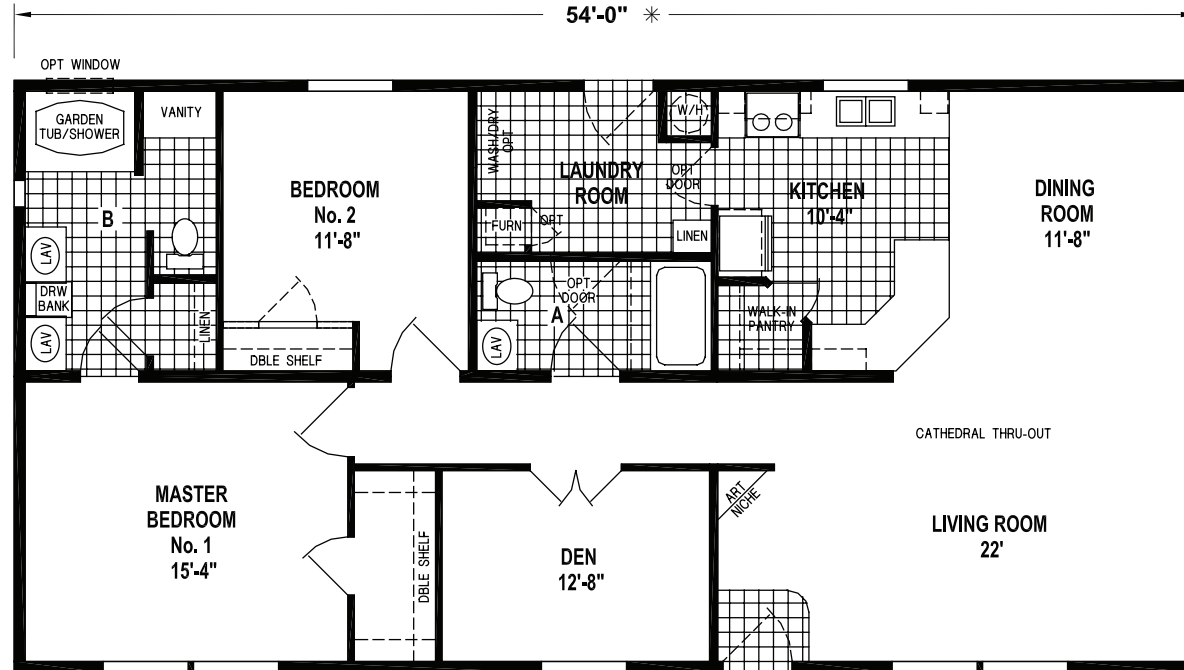

Connell

West Ridge Series

Factory Expo

"Factory Direct Value" HOME CENTERS

2 Bedroom, 2 Bath
Approx. 1,458 Sq. Ft.

Last Updated: 7-24-18

OPTION DELUXE BATH

OPTION CORNER SHOWER BATH

1,458 SQ. FT. • 2 BEDROOM • 2 BATHS • CATHEDRAL THRU-OUT

OPTION LINEN CLOSET

OPTION THIRD BEDROOM

OPTION GUEST CLOSET

Factory Expo Home Centers
550 Booth Bend Road
McMinnville, Oregon 97128

I authorize Factory Expo to build my house, per this plan.