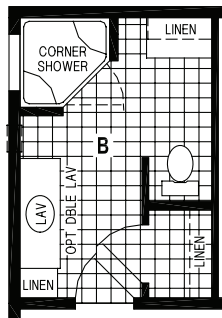

Connell

West Ridge Series

Factory Expo

"Factory Direct Value" HOME CENTERS

2 Bedroom, 2 Bath
Approx. 1,458 Sq. Ft.

Last Updated: 7-24-18

OPTION DELUXE BATH

OPTION CORNER SHOWER BATH

1,458 SQ. FT. • 2 BEDROOM • 2 BATHS • CATHEDRAL THRU-OUT

OPTION LINEN CLOSET

OPTION THIRD BEDROOM

OPTION GUEST CLOSET

Factory Expo Home Centers
550 Booth Bend Road
McMinnville, Oregon 97128

I authorize Factory Expo to build my house, per this plan.