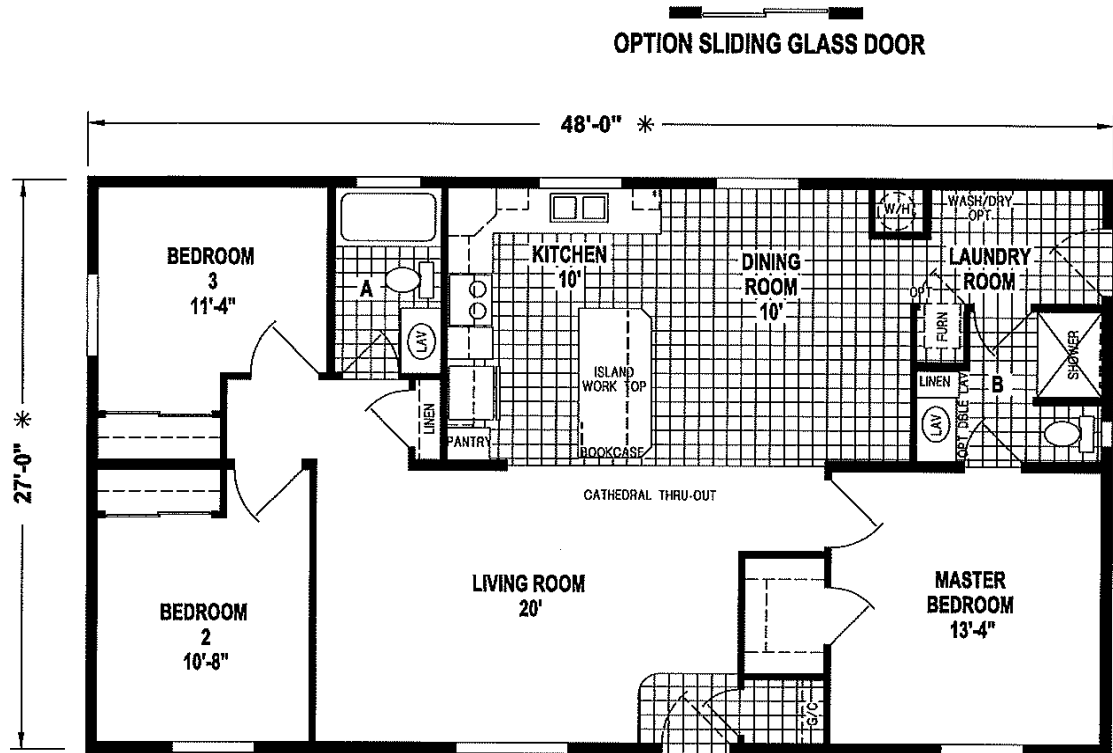

Carlton

Ramada Value Series

1,296 SQ. FT. (Approximate) 3 Bedroom, 2 Bath

Last Updated: 11-10-20

OPTION LAUNDRY ROOM

OPTION W/H DOOR

OPTION 60" SHOWER
HALL BATH

FACTORY EXPO HOME CENTERS
550 Booth Bend Rd.
McMinnville, OR 97128