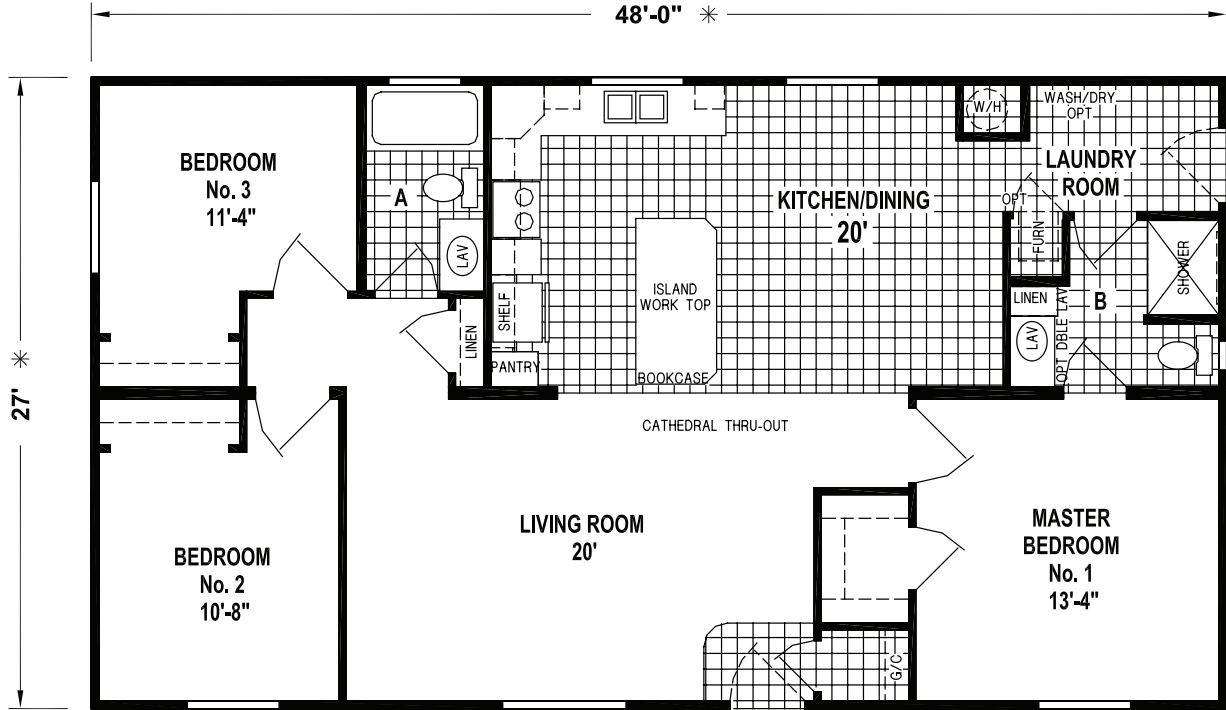

Carlton

Ramada Value Series

Factory Expo

"Factory Direct Value" HOME CENTERS

3 Bedroom, 2 Bath Approx. 1,296 Sq. Ft.

Last Updated: 7-26-18

OPTION SLIDING
GLASS DOOR

48'-0" *

27' *

OPTION DEN

OPTION LAUNDRY
ROOM

Factory Expo Home Centers
550 Booth Bend Road
McMinnville, Oregon 97128

I authorize Factory Expo to build my house, per this plan.
X _____
Customer Signature/Date

1-800-645-4943 www.NorthWestFactoryDirectHomes.com 1-800-645-4943 www.NorthWestFactoryDirectHomes.com