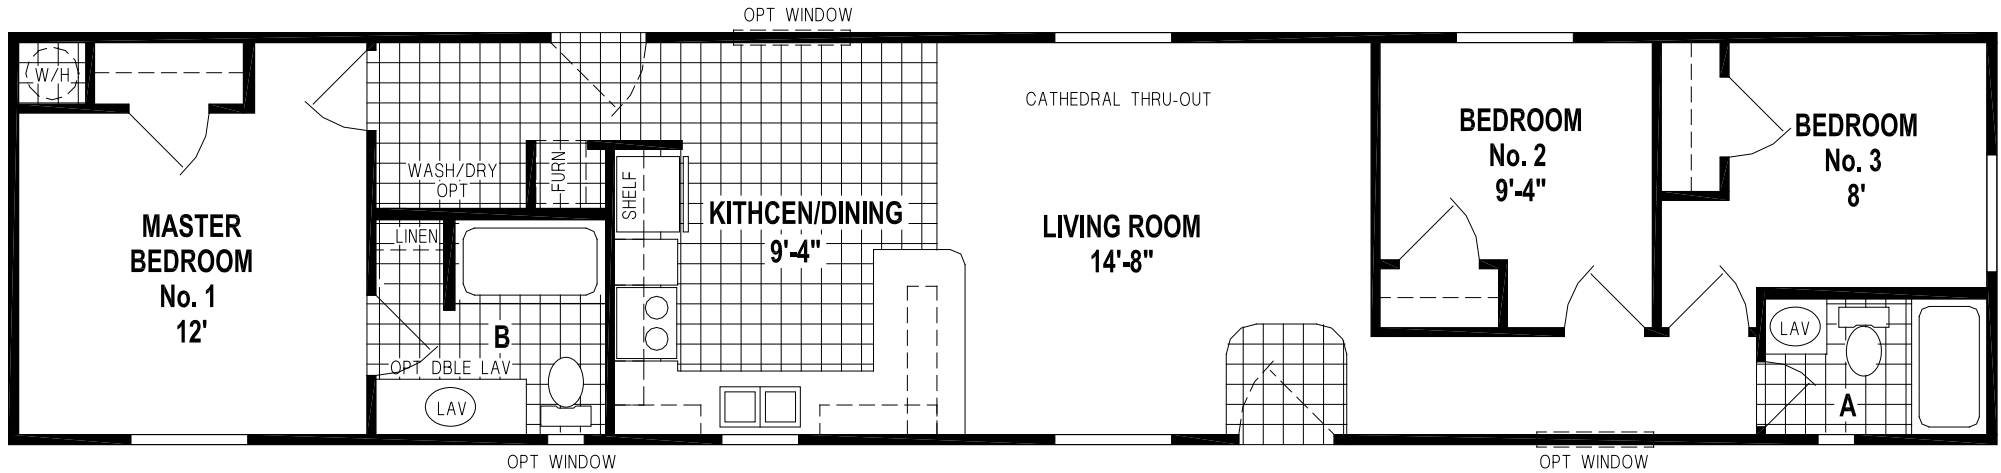

Canby

Ramada Value Series

Factory Expo

"Factory Direct Value" HOME CENTERS

3 Bedroom, 2 Bath Approx. 902 Sq. Ft.

Last Updated: 1-15-15

Factory Expo Home Centers
 550 Booth Bend Road
 McMinnville, Oregon 97128