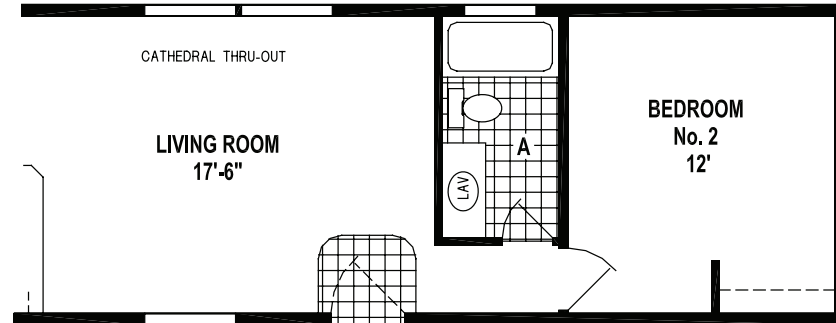

Canby

Ramada Value Series

Factory Expo

"Factory Direct Value" HOME CENTERS

3 Bedroom, 2 Bath Approx. 902 Sq. Ft.

Last Updated: 7-26-18

OPTION 2 BEDROOM CONFIGURATION

Factory Expo Home Centers
550 Booth Bend Road
McMinnville, Oregon 97128