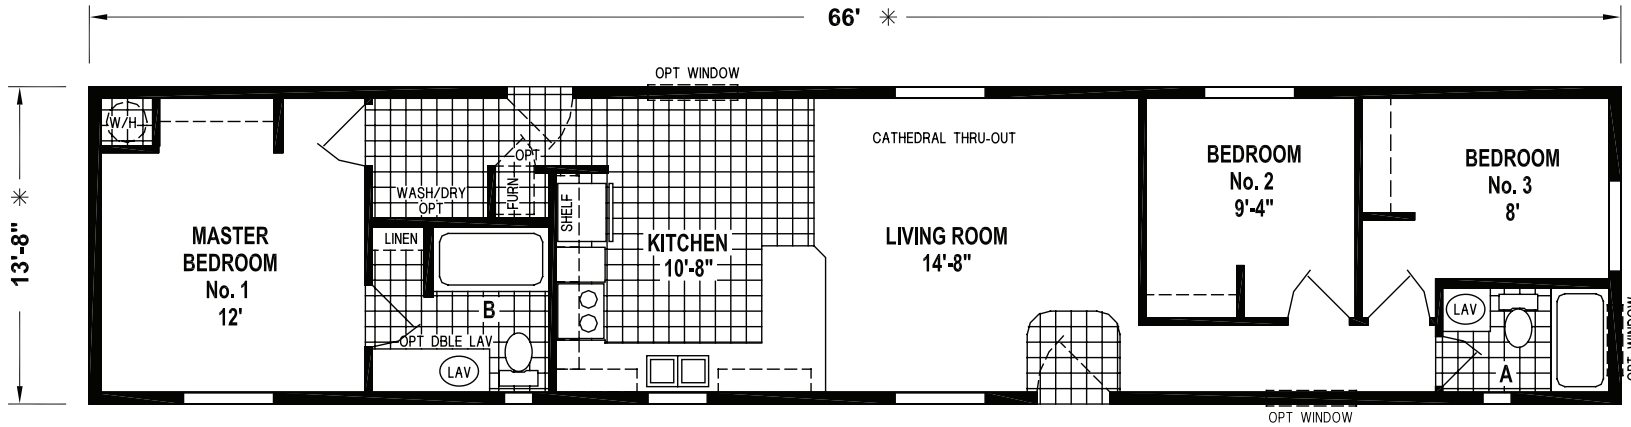

Canby

Ramada Value Series

Factory Expo

"Factory Direct Value" HOME CENTERS

3 Bedroom, 2 Bath Approx. 902 Sq. Ft.

Last Updated: 7-26-18

OPTION 2 BEDROOM CONFIGURATION

Factory Expo Home Centers
550 Booth Bend Road
McMinnville, Oregon 97128