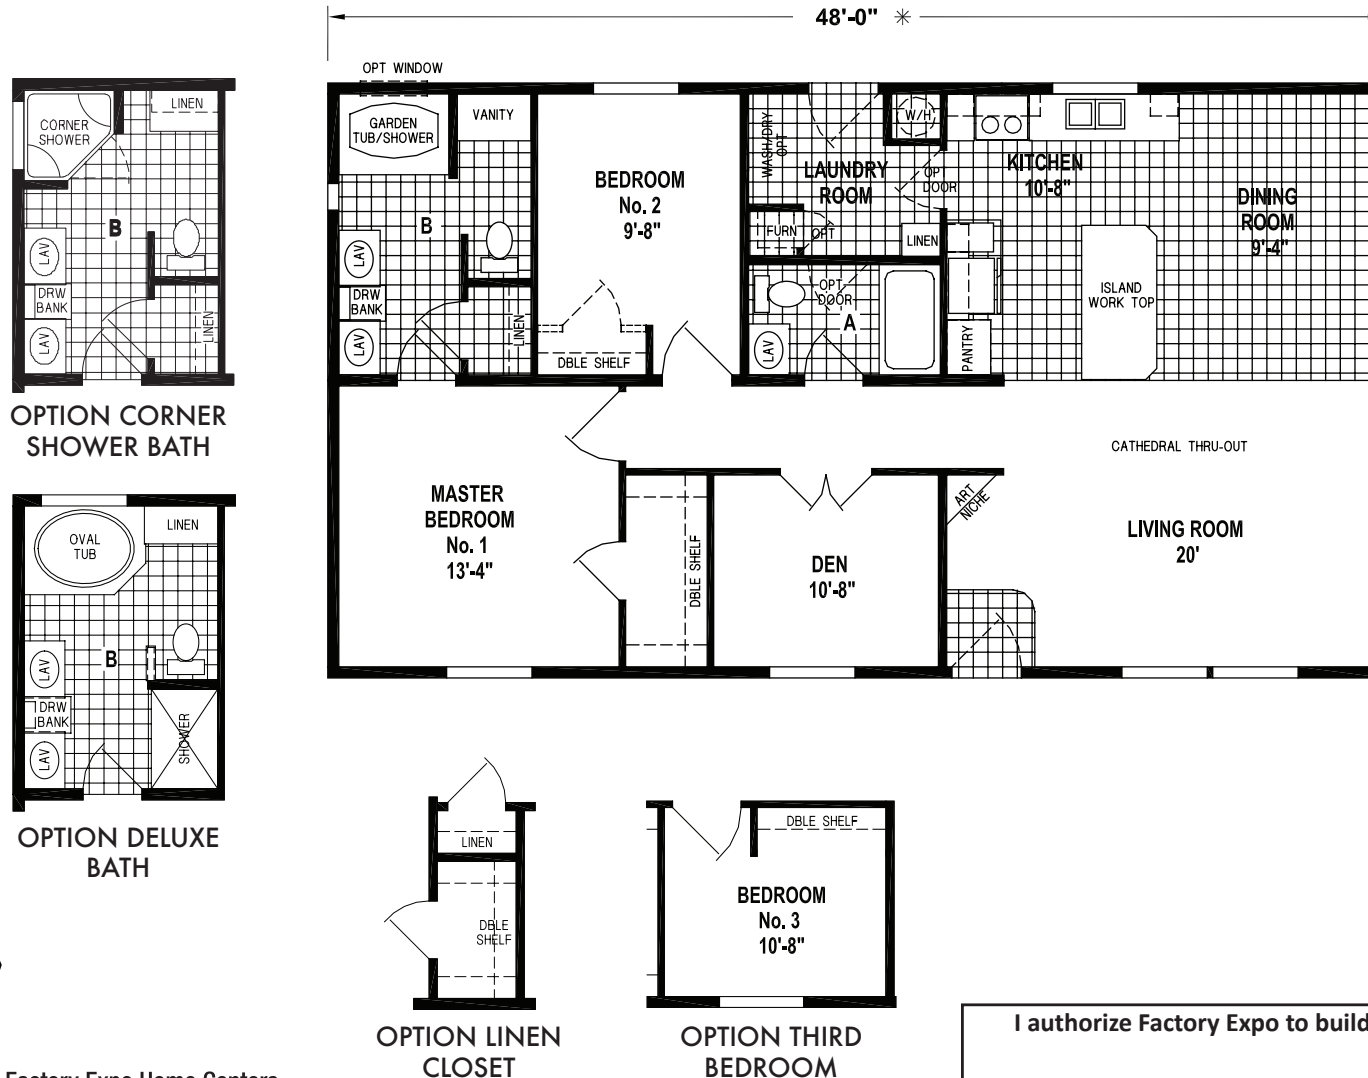

Athena

West Ridge Series

2 Bedroom, 2 Bath
Approx. 1,296 Sq. Ft.

Last Updated: 7-27-18

Factory Expo Home Centers
550 Booth Bend Road
McMinnville, Oregon 97128

I authorize Factory Expo to build my house, per this plan.